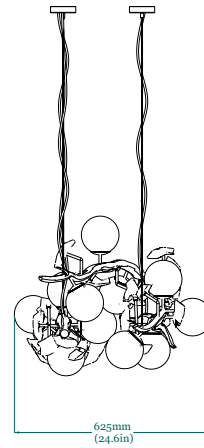

Product Features: A modern lighting fixture with a triptych structure made of cast brass, with an adjustable arrangement. Round bulbs in clear glass.

Arts and Techniques: Cast Brass, Foundry Metalworking.

DIMENSIONS

Width: 230 cm (90.6 in.)

Depth: 62 cm (24.4 in.)

Height: 115 cm (45.3 in.)

EXPLORE MORE

. WEBSITE .

. CATALOGS .

. FINISHES .

. PRESS EDITORIAL .

. VIDEOS .

+351 910 936 335
+351 224 887 170
info@bocadolobo.com

PASSION IS EVERYTHING

www.bocadolobo.com | info@bocadolobo.com

BOCA DO LOBO®
EXCLUSIVE DESIGN

Limited edition

HERA SUSPENSION