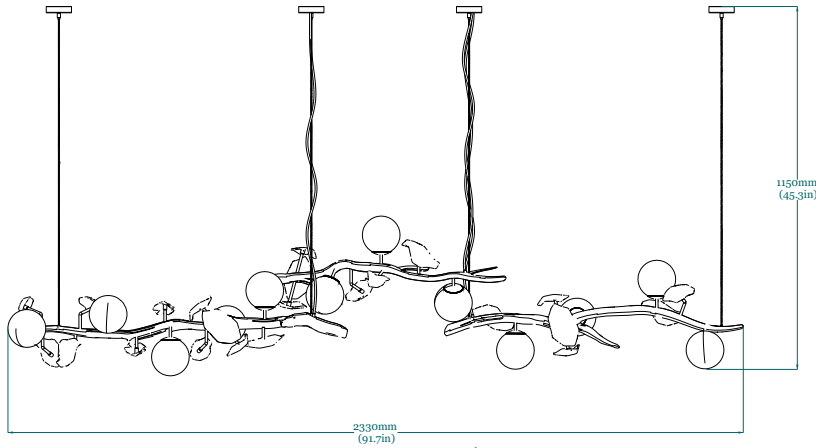

BOCA DO LOBO®
EXCLUSIVE DESIGN

Limited edition

HERA SUSPENSION

SUSPENSION LAMP

MATERIALS & FINISHES

STANDARD

Custom colors and finishes are available with an upcharge.
Please contact info@bocadolobo.com

PASSION IS EVERYTHING

www.bocadolobo.com | info@bocadolobo.com