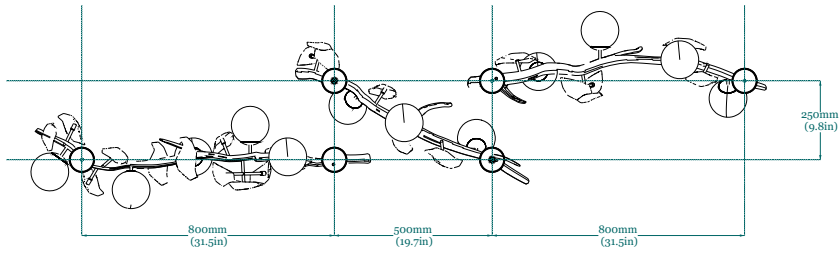

BOCA DO LOBO®
EXCLUSIVE DESIGN

Limited edition

HERA SUSPENSION

SUSPENSION LAMP

MATERIALS & FINISHES

STANDARD

Custom colors and finishes are available with an upcharge.
Please contact info@bocadolobo.com

PASSION IS EVERYTHING

www.bocadolobo.com | info@bocadolobo.com