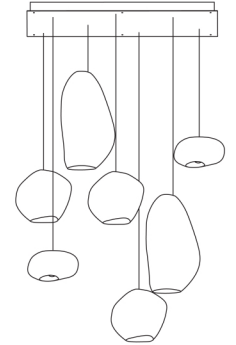

Pebble 7

Single rectangular canopy
7 pendants
2.5m drop