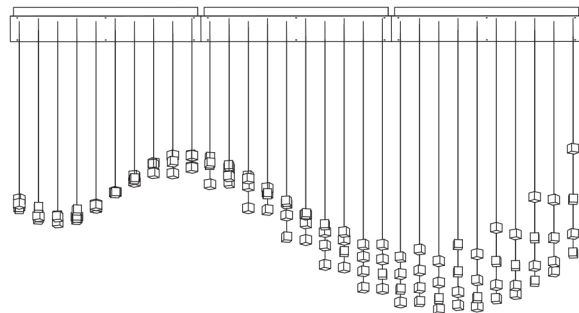

Wave

Three tiled rectangular canopies
120 cube pendants
2m drop