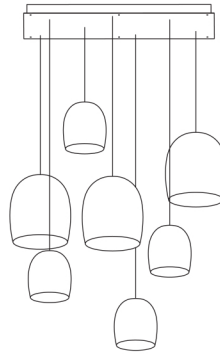

Bell 7

Single rectangular canopy
7 pendants
2.5m drop