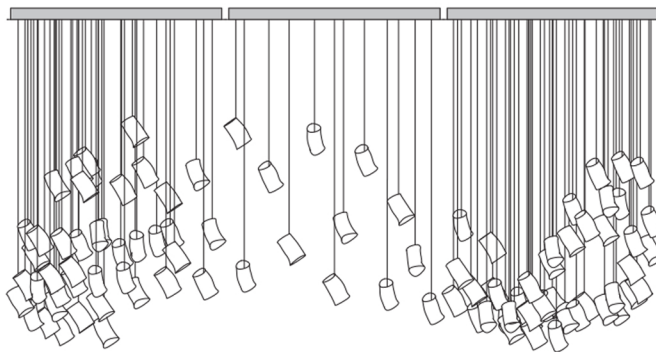

Pricing varies based on project. Contact us for more information.

Tornado
Circular 3ft (0.9m) canopy
30 pendants
3m drop

Flock Small
Single 2ft x 4ft (0.6m x 1.2m) canopy
60 pendants
2m drop

Flock Large
Three 2ft x 4ft (0.6m x 1.2m) canopies
142 pendants
2m drop

prop ceiling system™

(Available for trade only)

The Prop panel is a perforated steel unit, which can be combined in numerous combinations to create a wide variety of ceiling systems. The strength of the Prop panels lies in their ability to be endlessly combined into a Prop Ceiling System, accommodating integrated lighting and acoustical needs.