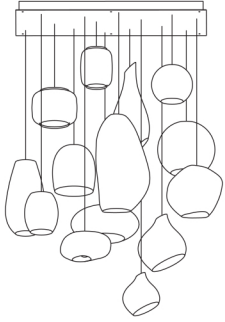

Scraptlights Mix 14

Single rectangular canopy
14 pendants
2.5m drop