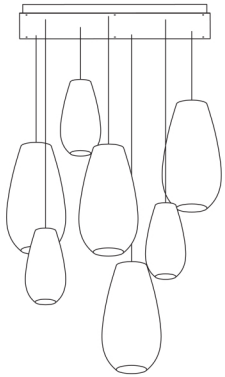

Drop 7

Single rectangular canopy
7 pendants
2.5m drop