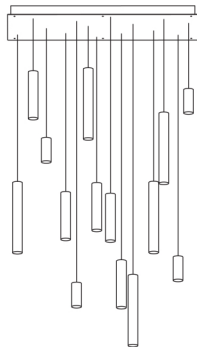

Bell 7

Single rectangular canopy
7 pendants
2.5m drop

Pebble 7

Single rectangular canopy
7 pendants
2.5m drop

Chrona 7

Single rectangular canopy
7 pendants
2.5m drop

Roest 14

Single rectangular canopy
14 pendants
2.5m drop

loci™

(Available for trade only)

Loci, which in Latin means 'centralized sources of power,' refers to the series' innovative method of achieving hundreds or thousands of singular points of light in an installation.

Each sculptural lighting fixture is based on a system of glowing acrylic pixels internally lit using the light-carrying qualities of fiber optic cable. Each installation is illuminated from a single illuminator hidden above the canopy, saving energy while maintaining brightness. Even when not illuminated, the formation catches the light and creates a dynamic focal point.