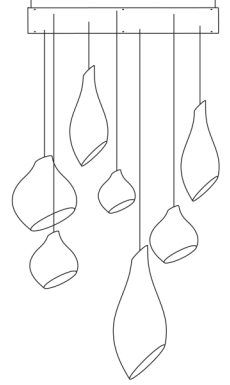

Hive/Nest 7

Single rectangular canopy
7 pendants
2.5m drop