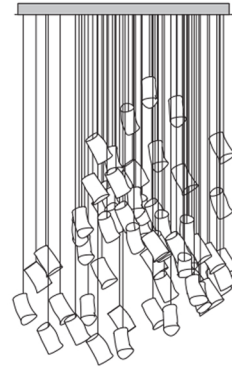

Flock Small
Single 2ft x 4ft (0.6m x 1.2m) canopy
60 pendants
2m drop