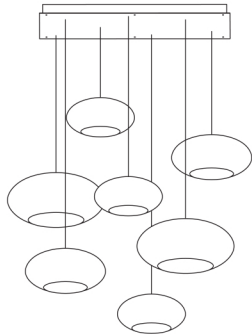

Disc 7

Single rectangular canopy
7 pendants
2.5m drop