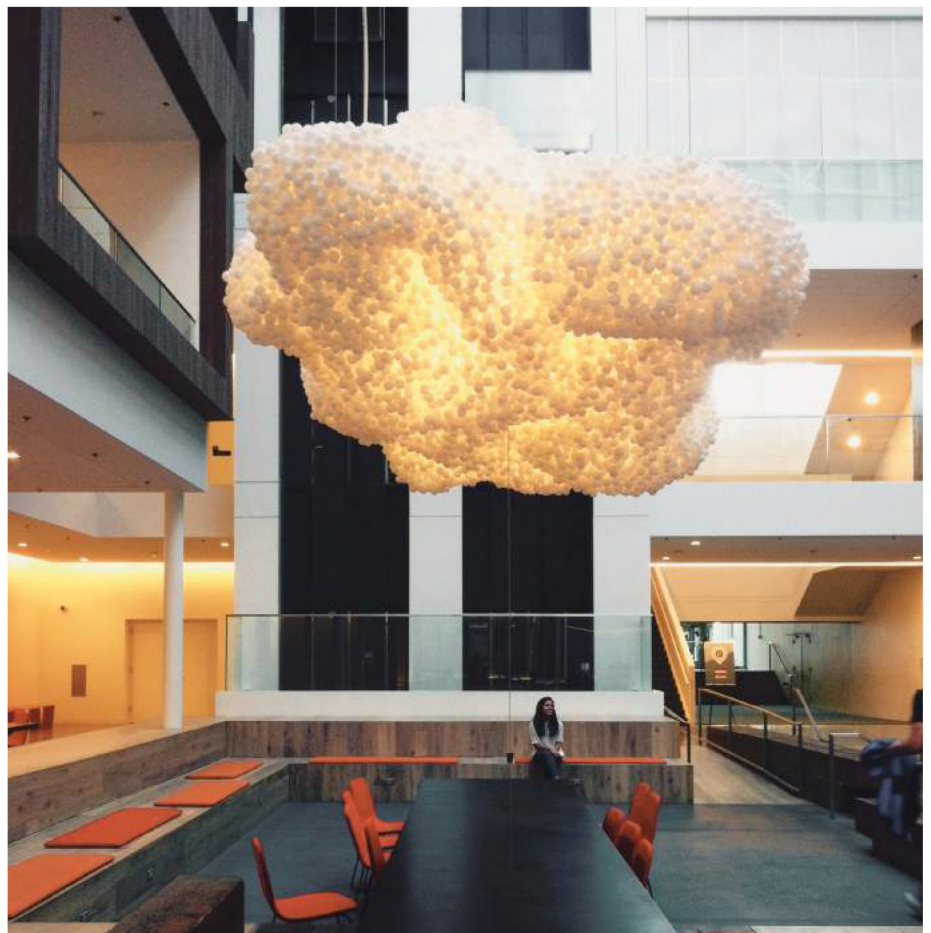

cloud installations

(Available for trade only)

In clouds, some see darkness. We see light. Hand-crafted from as many as 30,000 ping-pong balls, each cloud chandelier is as unique as the environment in which it hangs. With fully programmable LED color lights, they are luminous, supple and constantly in motion – just like an afternoon cloud that gently drifts through the day.

**Pricing varies based on project.
Contact us for more information.**