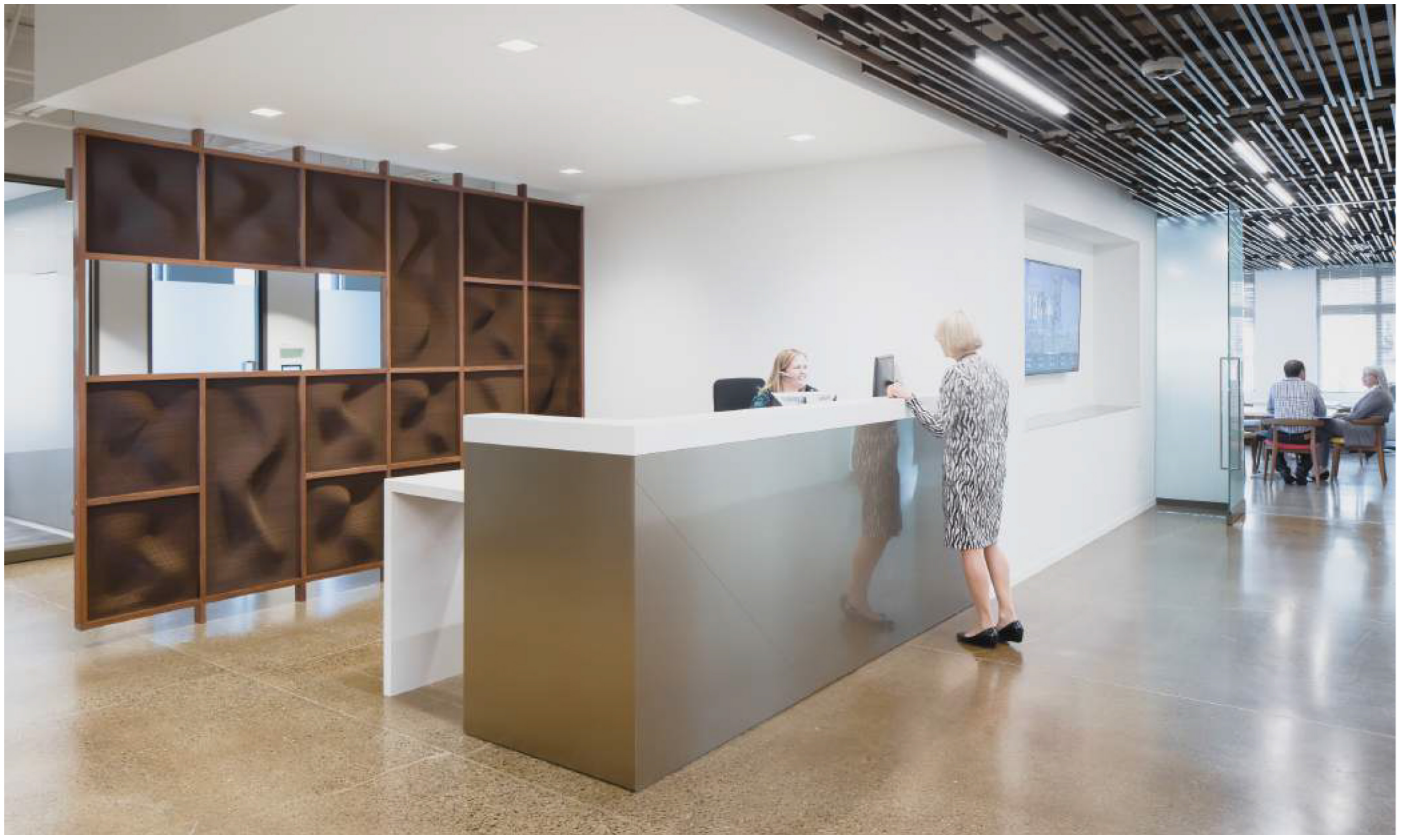

wave panels

(Available for trade only)

Commercial and residential panel partitions should inhabit a space, not divide it. Responsibly crafted from recycled cardboard, Wave Panels re-imagine how we use space. With inherent acoustic properties and stunning visual effects, the multifunctional sculptural panels are custom-designed with varying levels of translucence, yielding privacy without isolation. Wave Panels are also fully compatible with standard ceiling systems, affording an elegant upgrade to acoustic ceiling tiles. Freestanding residential tri-fold room dividers are also available.

Pricing varies based on project. Contact us for more information.