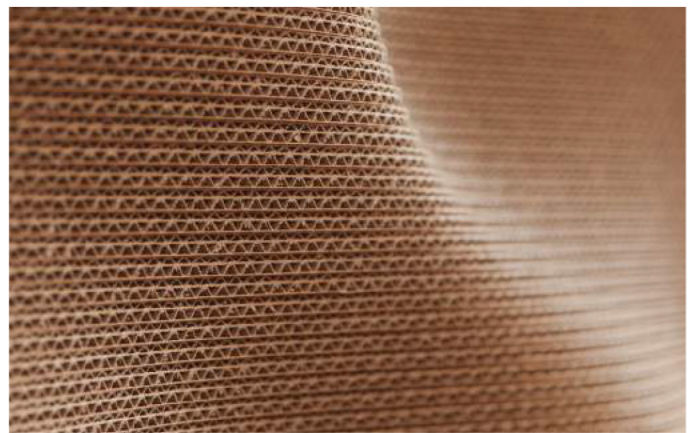

Each sculptural lighting fixture is based on a system of glowing acrylic pixels internally lit using the light-carrying qualities of fiber optic cable. Each installation is illuminated from a single illuminator hidden above the canopy, saving energy while maintaining brightness. Even when not illuminated, the formation catches the light and creates a dynamic focal point.

**Pricing varies based on project.
Contact us for more information.**

cloud installations

(Available for trade only)

In clouds, some see darkness. We see light. Hand-crafted from as many as 30,000 ping-pong balls, each cloud chandelier is as unique as the environment in which it hangs. With fully programmable LED color lights, they are luminous, supple and constantly in motion – just like an afternoon cloud that gently drifts through the day.

**Pricing varies based on project.
Contact us for more information.**

wave panels

(Available for trade only)

Commercial and residential panel partitions should inhabit a space, not divide it. Responsibly crafted from recycled cardboard, Wave Panels re-imagine how we use space. With inherent acoustic properties and stunning visual effects, the multifunctional sculptural panels are custom-designed with varying levels of translucence, yielding privacy without isolation. Wave Panels are also fully compatible with standard ceiling systems, affording an elegant upgrade to acoustic ceiling tiles. Freestanding residential tri-fold room dividers are also available.