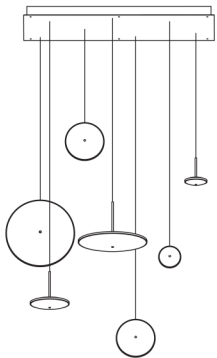

Bell 7

Single rectangular canopy
7 pendants
2.5m drop

Pebble 7

Single rectangular canopy
7 pendants
2.5m drop

Chrona 7

Single rectangular canopy
7 pendants
2.5m drop

Roest 14

Single rectangular canopy
14 pendants
2.5m drop

loci™

(Available for trade only)

Loci, which in Latin means 'centralized sources of power,' refers to the series' innovative method of achieving hundreds or thousands of singular points of light in an installation.

Each sculptural lighting fixture is based on a system of glowing acrylic pixels internally lit using the light-carrying qualities of fiber optic cable. Each installation is illuminated from a single illuminator hidden above the canopy, saving energy while maintaining brightness. Even when not illuminated, the formation catches the light and creates a dynamic focal point.