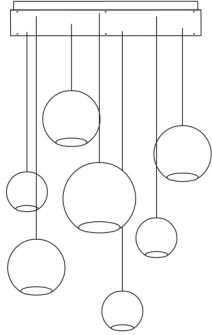

Pendants Price *

Trade discounts apply.
Clusters can be ordered with an optional canopy.

Scraptlights Mix 14

Single rectangular canopy
14 pendants
2.5m drop

Moon 7

Single rectangular canopy
7 pendants
2.5m drop