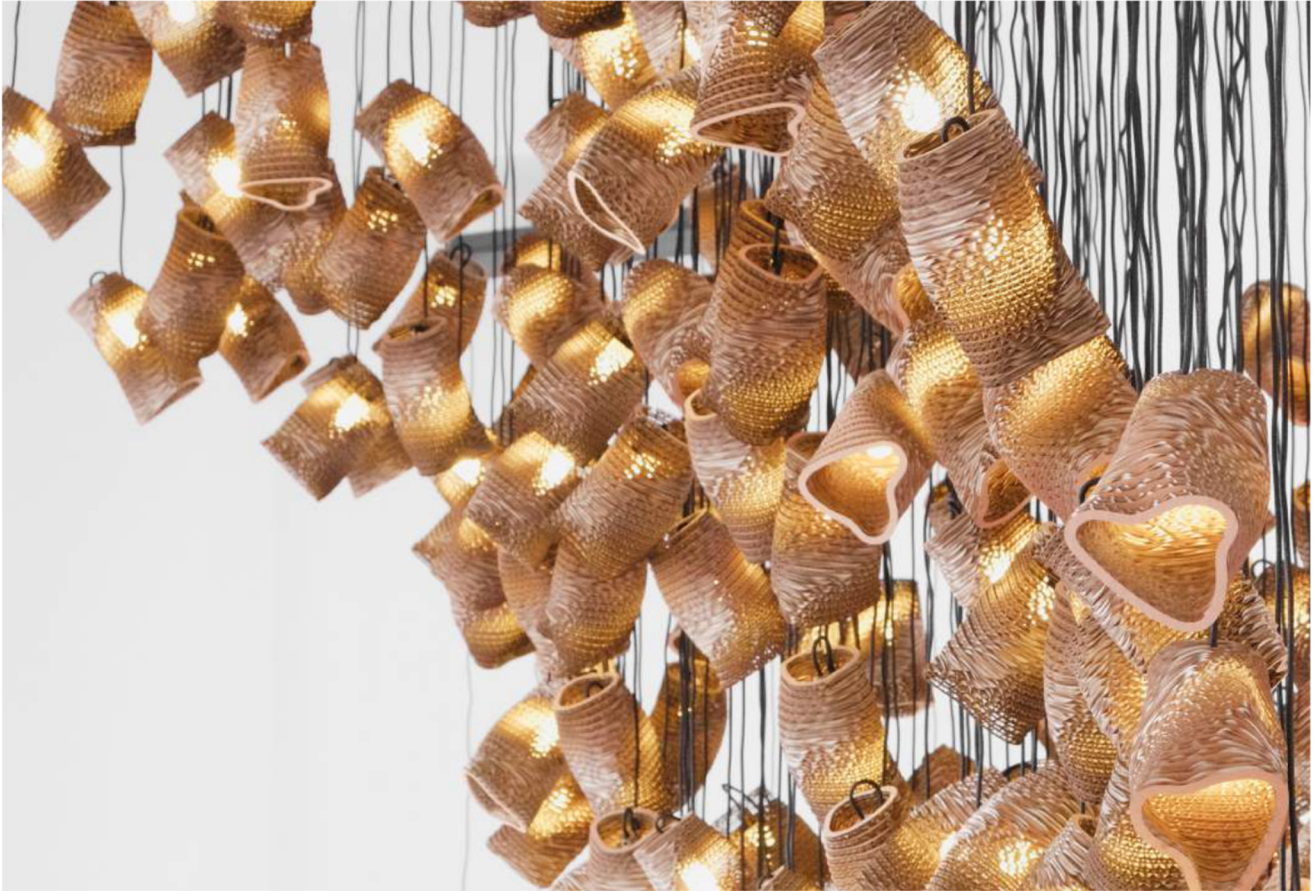

murmurations™

Murmurations are custom installations inspired by a breathtaking natural phenomenon. Flocking is considered an emergent behavior arising from simple rules that are followed by individuals without any central coordination. By creating our own simple design rules, we are able to create dynamic light installations comprising of a single layered cardboard pendant. These chandeliers are scalable from few to many pendants and can be customized to accentuate any space.

Graypants' Murmurations chandeliers are designed to complement any type of project. These are available as project-specific custom installations of any size using our standard Moa pendants.