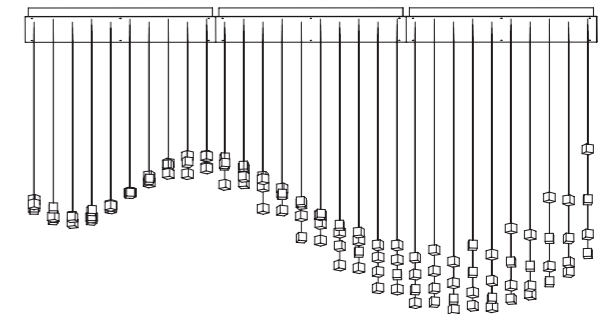

Wave
Three tiled rectangular canopies
120 cube pendants
2m drop