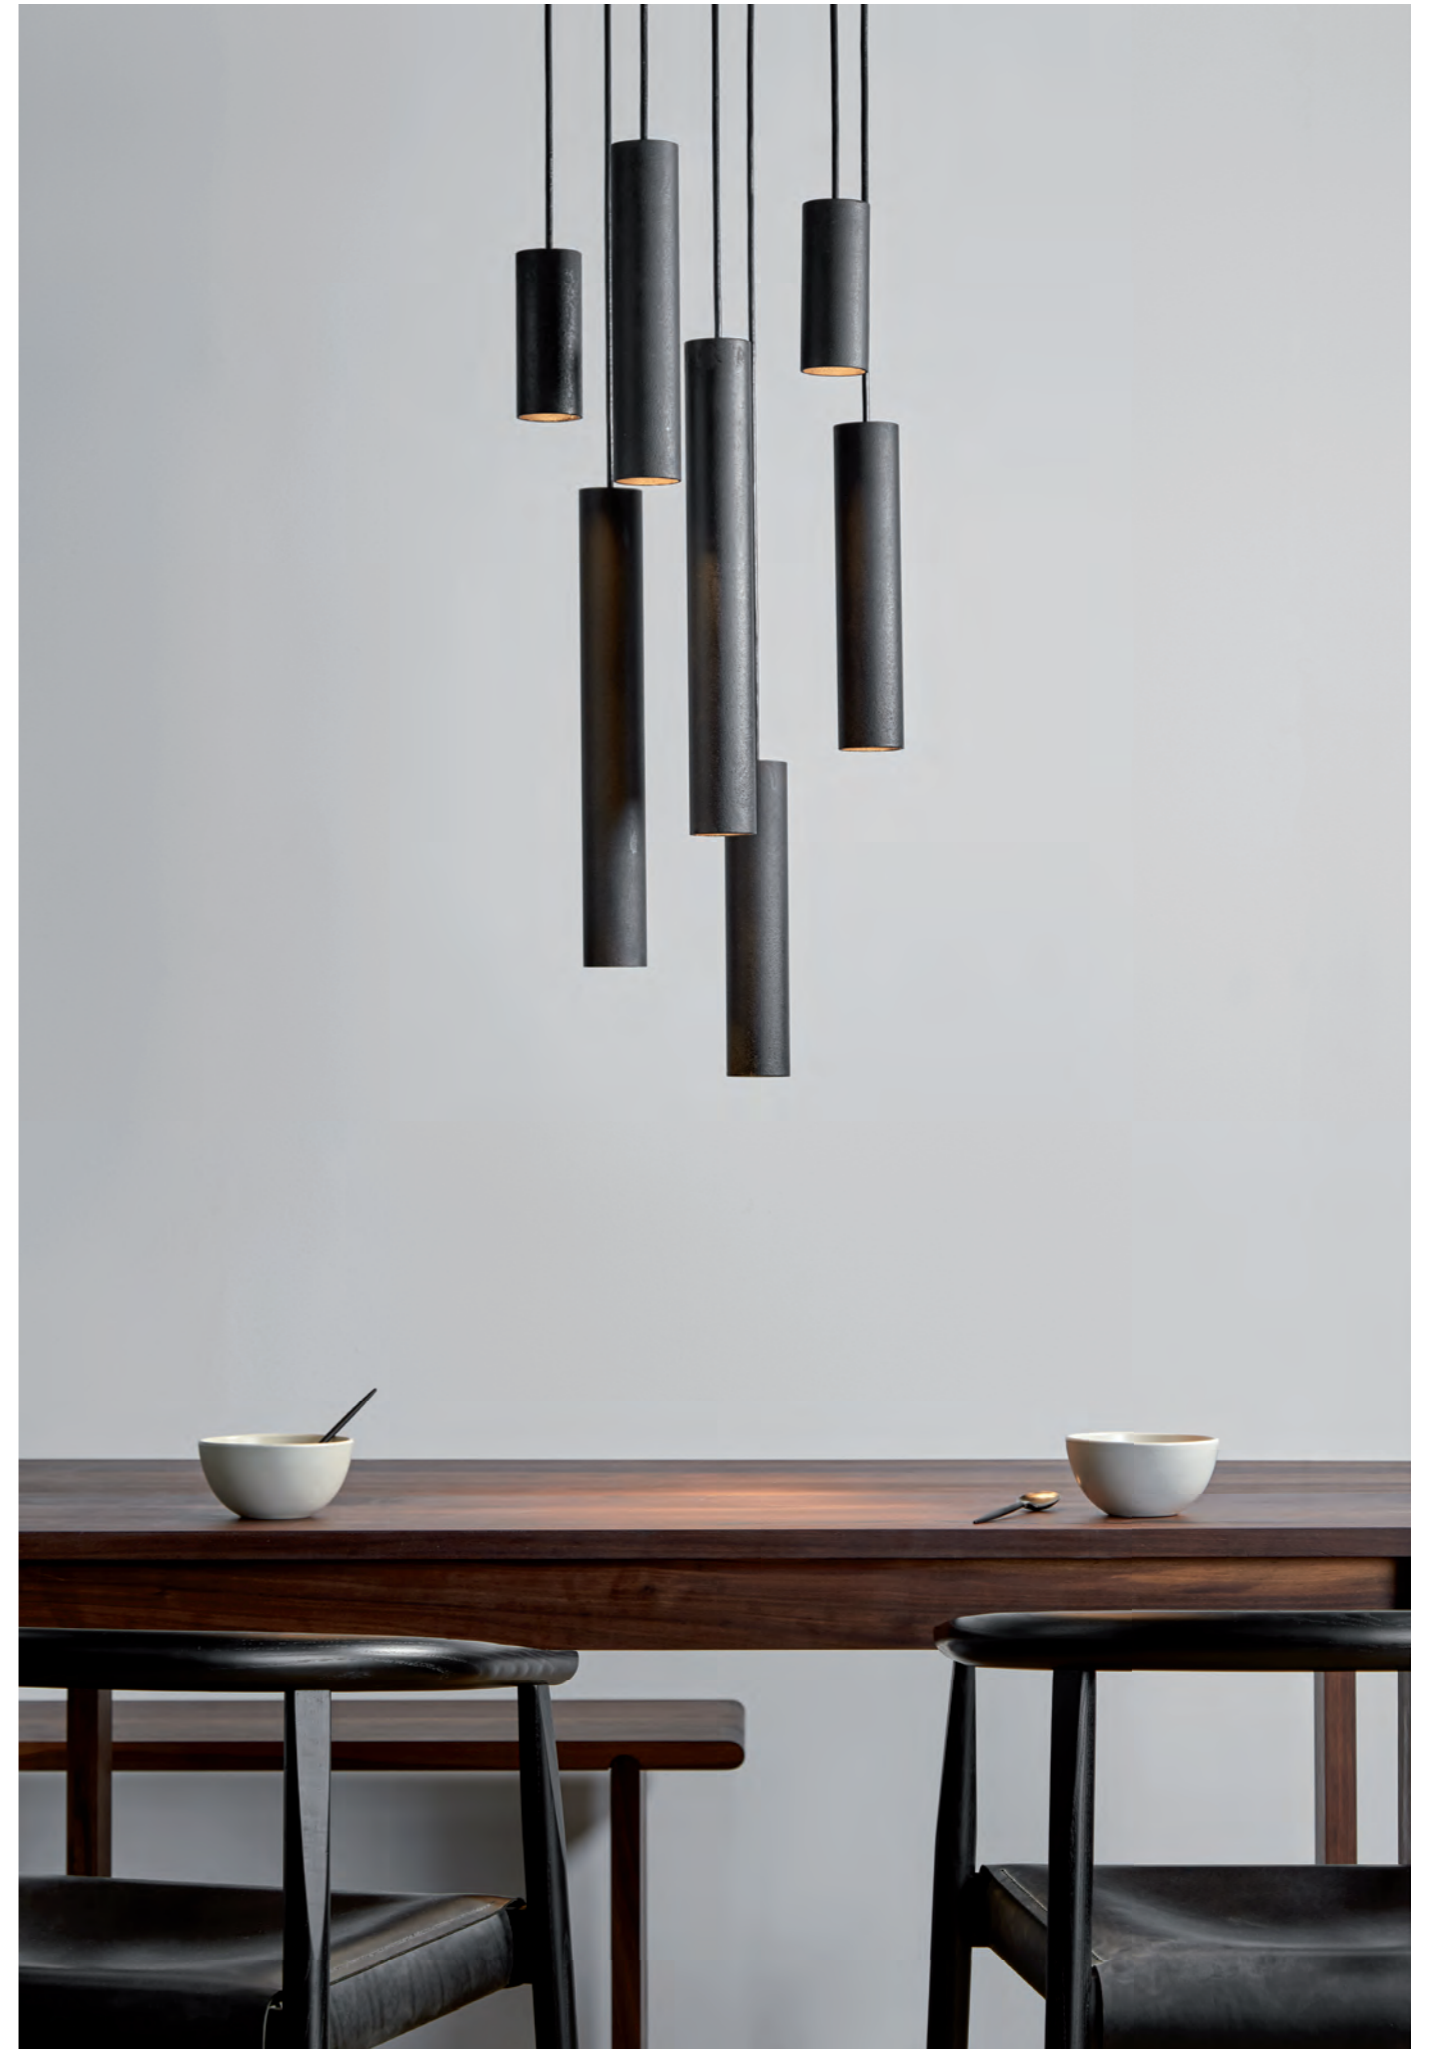

roest

Carbon Series

The latest addition to our Roest collection designed by VanJoost is the Zinc series. Zinc is the counter to Roest - it never rusts. The Zinc finish is the perfect paradox utilizing the unique, raw characteristic of the Roest but in a new refreshing and hand processed approach.

Product	SKU	EAN-UCC	Size	Bulb	Box size	Box weight
15v Pendant Carbon	GP2000-C	8718531274891	Ø 6, H 15 (cm)	Max 15W LED	11x11x20 (cm)	1,0kg
30v Pendant Carbon	GP2001-C	8718531274907	Ø 6, H 30 (cm)	Max 15W LED	11x11x35 (cm)	1,5kg
45v Pendant Carbon	GP2002-C	8718531274914	Ø 6, H 45 (cm)	Max 15W LED	11x11x50 (cm)	2,1kg
75h Pendant Carbon	GP2003-C	8718531275362	Ø 6, L 75 (cm)	Max 10W LED (integrated)	8x12x77 (cm)	3,7kg
150h Pendant Carbon	GP2004-C	8718531275379	Ø 6, L 150 (cm)	Max 18W LED (integrated)	8x12x152 (cm)	6,5kg
Sconce30 Carbon	GP2054-C	8718531274921	Ø 6, D9,5 H 30 (cm)	Max 2 x 5W LED	38x18x15 (cm)	2kg