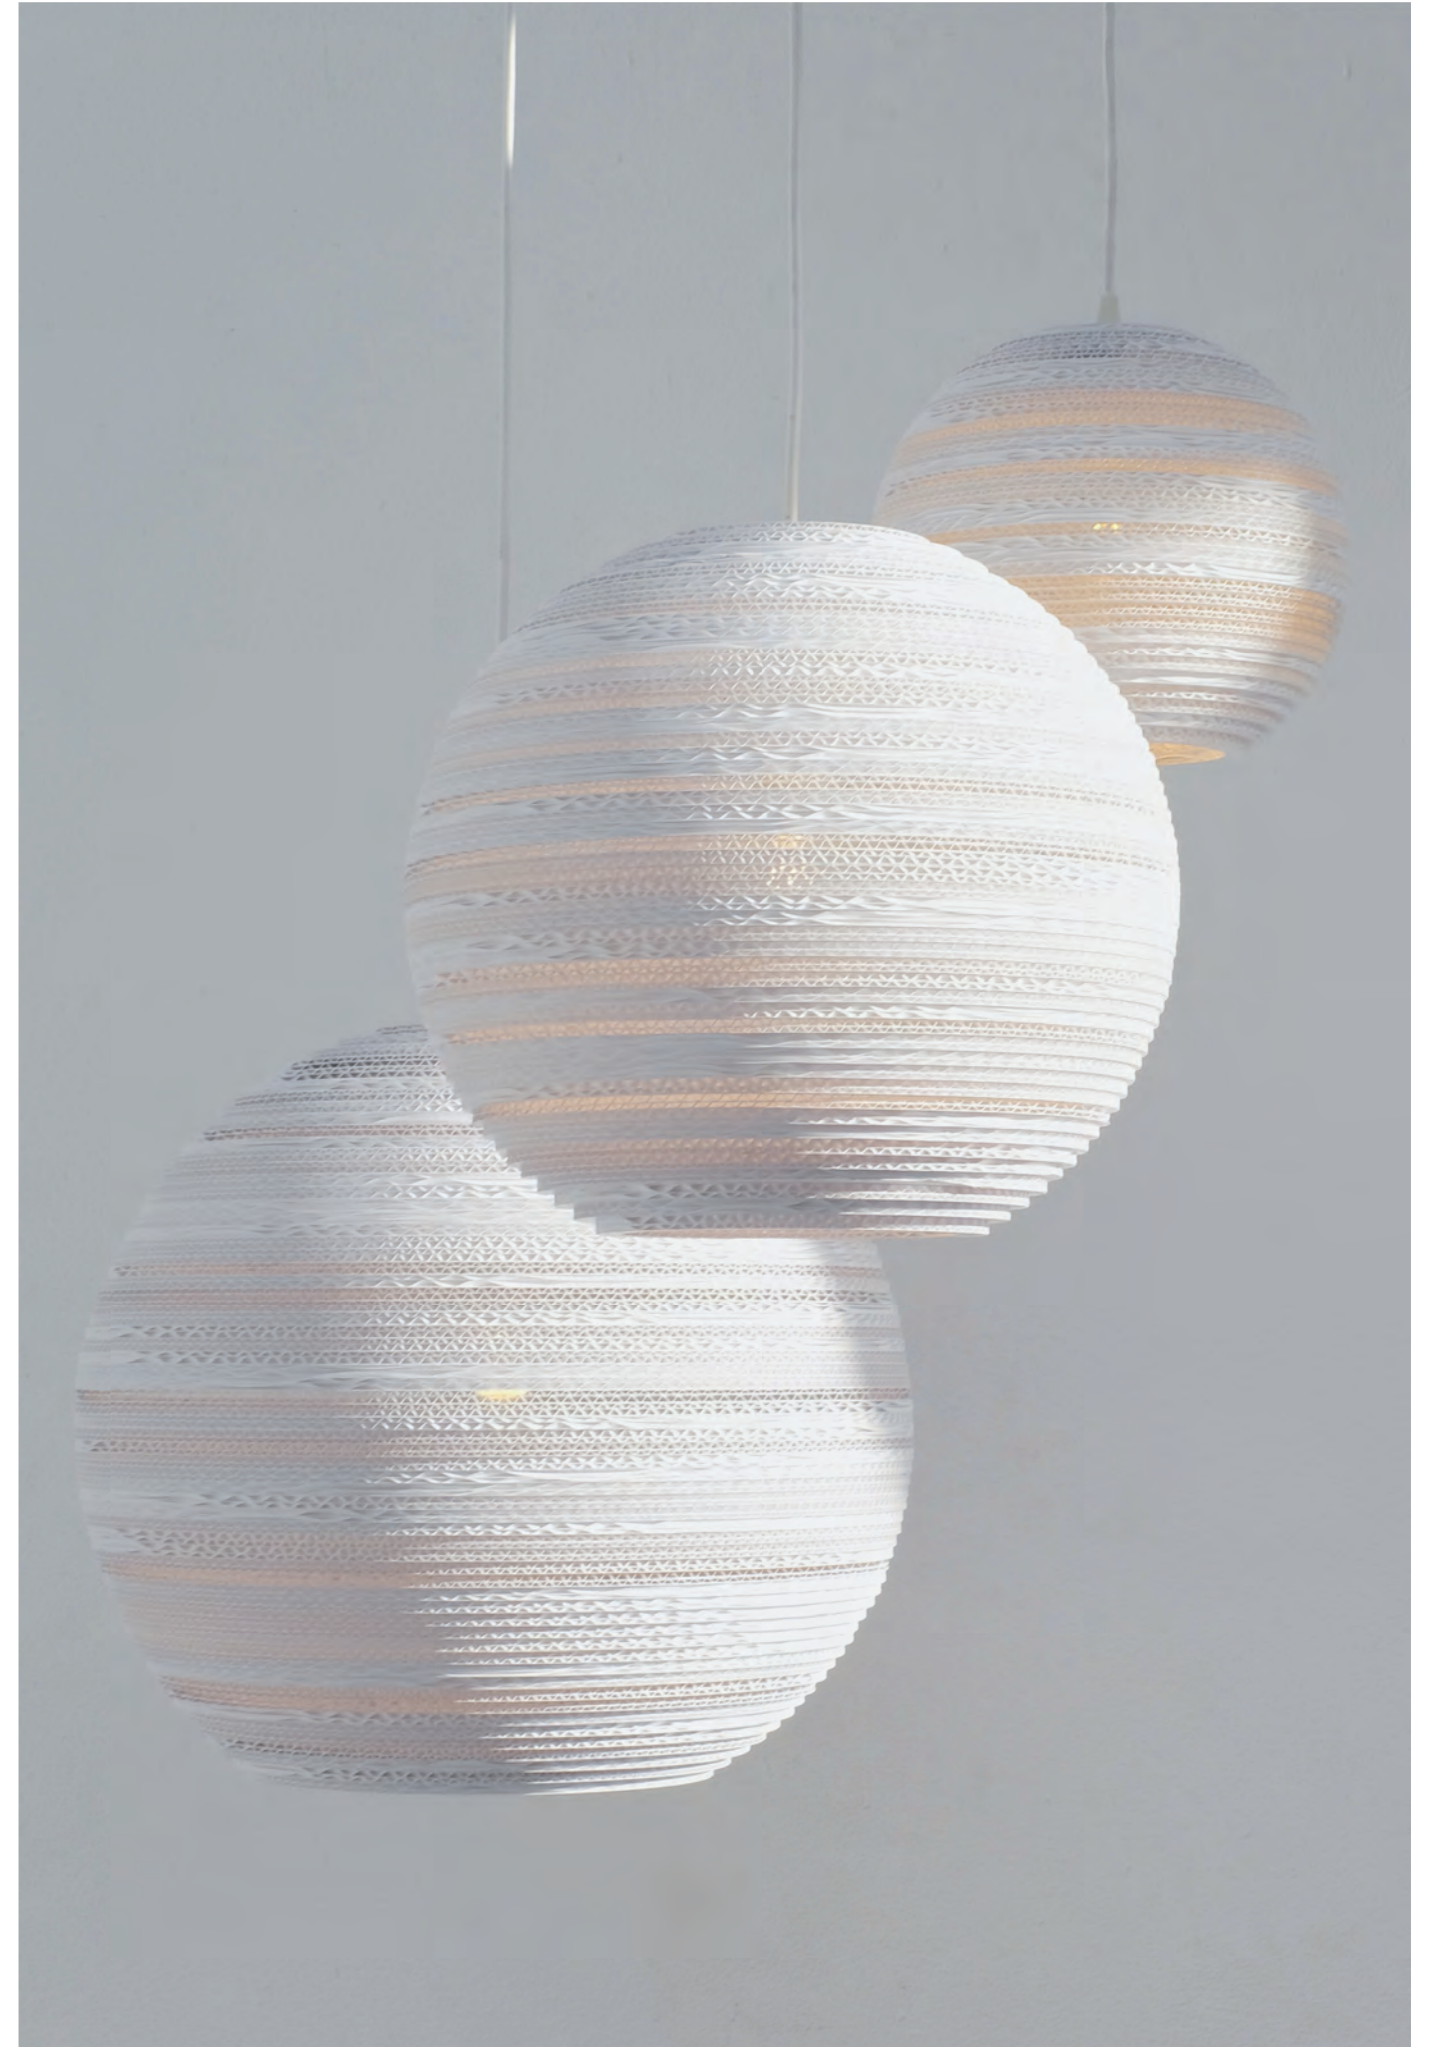

scraplights®

The larger frame-based shades take the beauty, function, and versatility of classic Scraplights to the next level. Perfect for commercial and residential settings, frame pendants feature durable dark steel frames and recycled cardboard shades in a variety of larger shapes and sizes. With multi-socket lamping assemblies and sandblasted tempered glass diffusers, frame Scraplights provide impact and ample light.