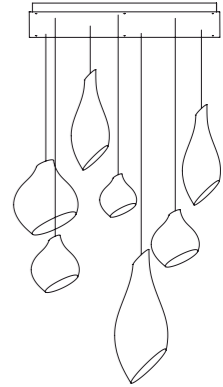

Hive/Nest 7
Single rectangular canopy
7 pendants
2m drop