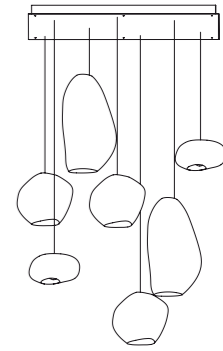

Chrona 7
Single rectangular canopy
7 pendants
2m drop

Roest 14
Single rectangular canopy
14 pendants
2m drop

Most of our standard products are now available as individual canopy arrangements. Custom configurations are available upon request. A standard product consists of a canopy with a net price of 790 euros and a price for the pendants (listed below as *pendants price) for which your normal trade discount applies. In short: *Pendants price - your trade discount on pendants price + canopy (790EUR) = buying price. The dimensions of the standard canopy are W59, L118 cm and comes in black or white.