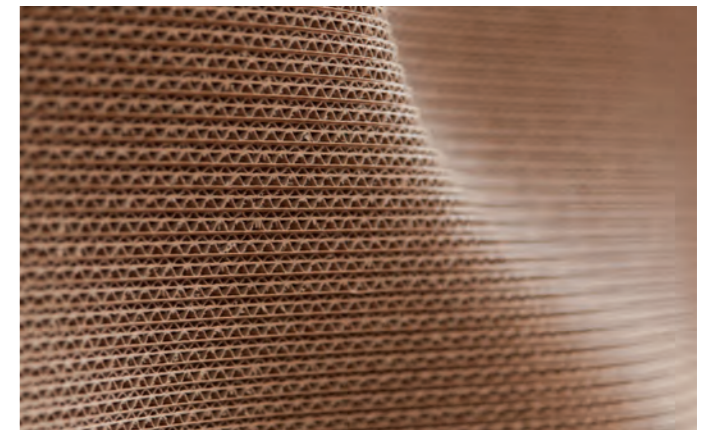

cloud installations

(Available for trade only)

In clouds, some see darkness. We see light. Hand-crafted from as many as 30,000 ping-pong balls, each cloud chandelier is as unique as the environment in which it hangs. With fully programmable LED color lights, they are luminous, supple and constantly in motion – just like an afternoon cloud that gently drifts through the day.

Pricing varies based on project. Contact us for more information.