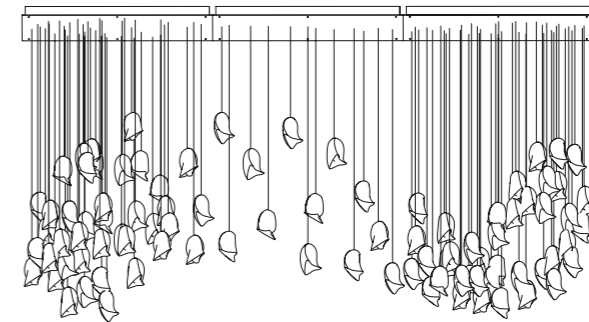

Flock Large
Three tiled rectangular canopies
92 pendants
2m drop