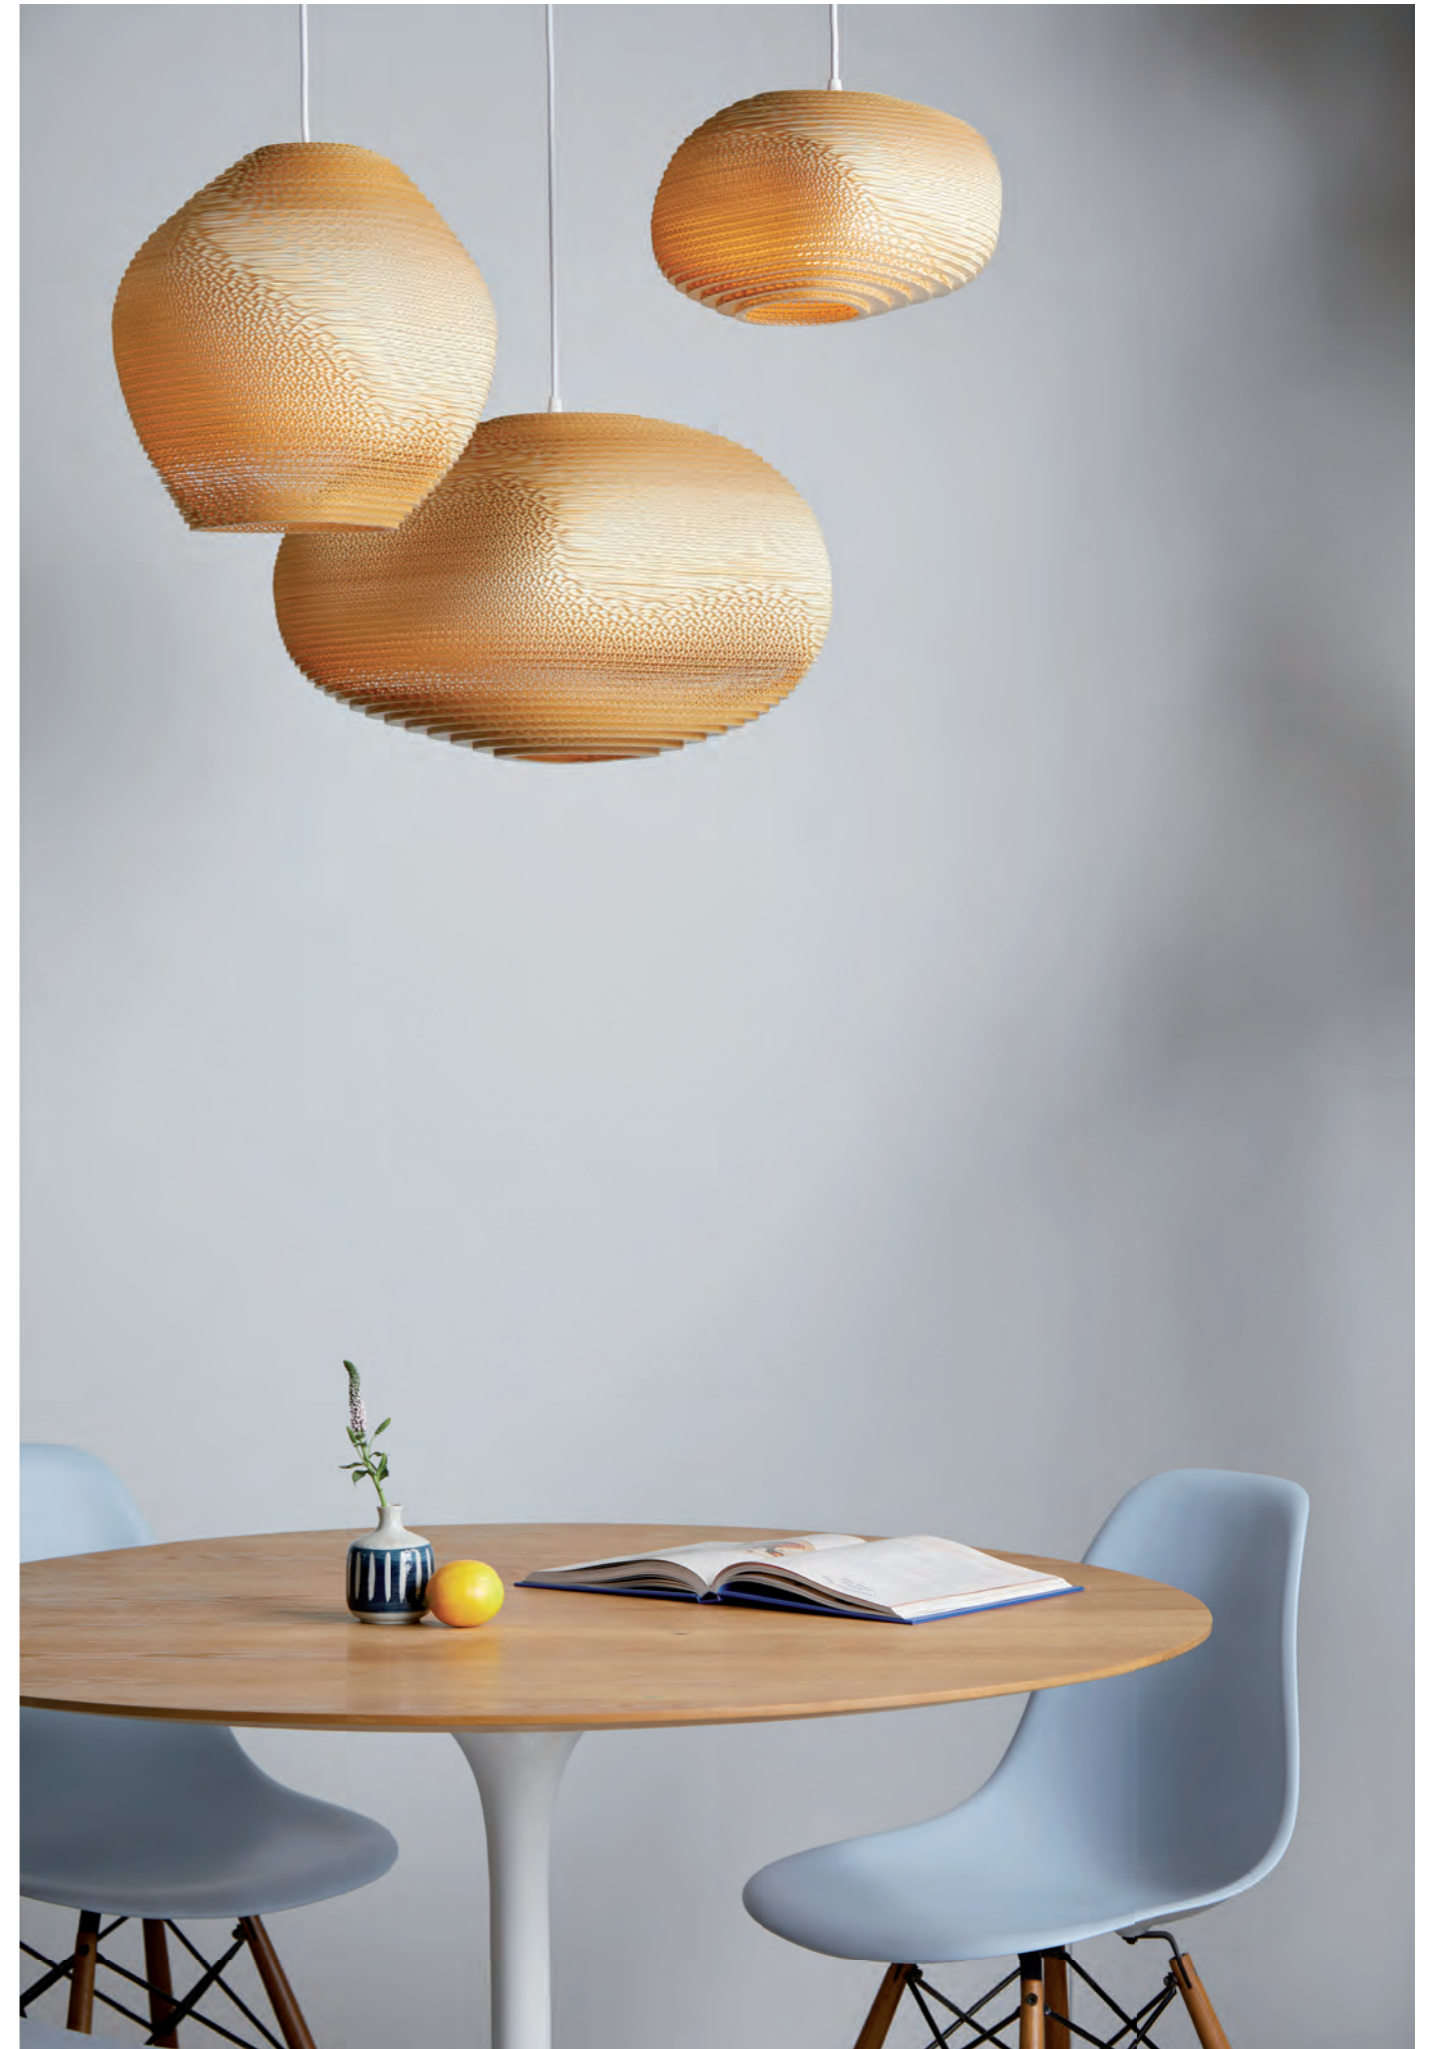

scraplights®

Pebbles

This recent addition to the Scraplights collection takes forms from pebbles gathered at three beaches near Seattle, the cold and weathered home of our design studio.

Product	SKU	EAN-UCC	Size	Bulb	Box size	Box weight
Alki Pendant Blonde	GP2007-B	8718531276192	Ø 32, H 19 (cm)	Max 15W LED	34x34x34 (cm)	1.4kg
Allyn Pendant Blonde	GP2008-B	8718531276178	Ø 36, H 32 (cm)	Max 15W LED	43x43x43 (cm)	2.2kg
Denny Pendant Blonde	GP2009-B	8718531276185	Ø 34, H 63 (cm)	Max 15W LED	75x40x40 (cm)	2.5kg
Madison Pendant Blonde	GP2006-B	8718531276161	Ø 56, H 34 (cm)	Max 15W LED	69x69x36 (cm)	4kg