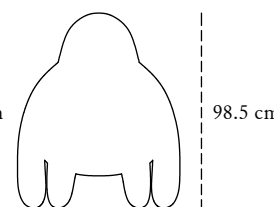

Width 84 cm

Depth 108 cm

Height 98.5 cm

material

Wood, Foam, Leather, Nautical Resin

108 cm

84 cm

98.5 cm