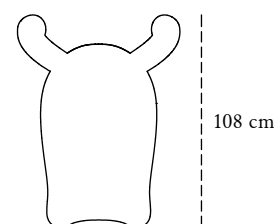

Rust

recommended use

In a residence, hotel, commercial space

designer

Marcantonio

description

Chair

dimension

Width 84 cm

Depth 108 cm

Height 98.5 cm

material

Wood, Foam, Leather, Nautical Resin

108 cm

84 cm

98.5 cm