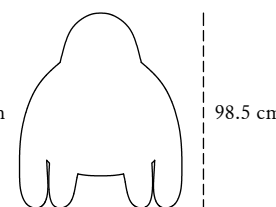

Green

recommended use

In a residence, hotel, commercial space

designer

Marcantonio

description

Chair

dimension

Width 84 cm

Depth 108 cm

Height 98.5 cm

material

Wood, Foam, Leather, Nautical Resin

108 cm

84 cm

98.5 cm