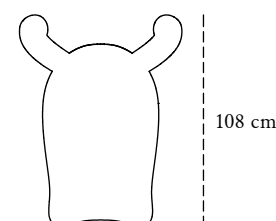

Green

recommended use

In a residence, hotel, commercial space

designer

Marcantonio

description

Chair

dimension

Width 84 cm

Depth 108 cm

Height 98.5 cm

material

Wood, Foam, Leather, Nautical Resin

108 cm

84 cm

98.5 cm