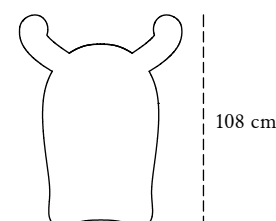

Rust

recommended use

In a residence, hotel, commercial space

designer

Marcantonio

description

Chair

dimension

Width 84 cm

Depth 108 cm

Height 98.5 cm

material

Wood, Foam, Leather, Nautical Resin

108 cm

84 cm

98.5 cm