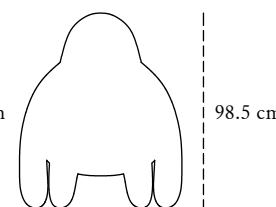

Width 84 cm

Depth 108 cm

Height 98.5 cm

material

Wood, Foam, Leather, Nautical Resin

108 cm

84 cm

98.5 cm