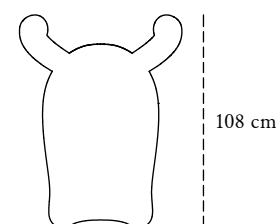

*Rust*

*recommended use*

In a residence, hotel, commercial space

*designer*

Marcantonio

*description*

Chair

*dimension*

Width 84 cm

Depth 108 cm

Height 98.5 cm

*material*

Wood, Foam, Leather, Nautical Resin

108 cm

84 cm

98.5 cm