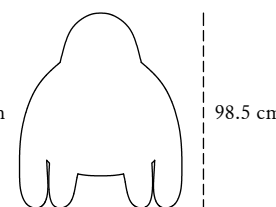

Width 84 cm

Depth 108 cm

Height 98.5 cm

*material*

Wood, Foam, Leather, Nautical Resin

108 cm

84 cm

98.5 cm