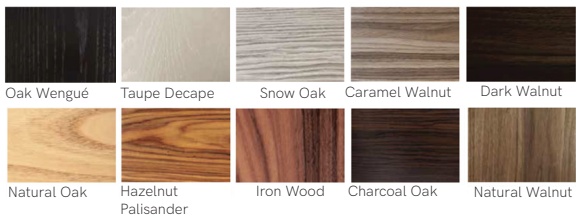

GO

Mambo Unlimited Ideas

Cabinet Bar

Sideboard

FINISHES

Door Lacquers

Structure Plywood Veneer

Handle