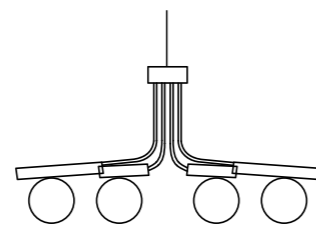

120V / 60Hz 1 x max. G9 4W LED

2,2 lb | 1 kg

0,02 m³

59" / 1,5m

GLOBE WALL I

wall lamp

230V / 50Hz 2 x max. G9 4W LED

120V / 60Hz 2 x max. G9 4W LED

4,4 lb | 2 kg

0,05 m³

59" / 1,5m

Ø: 39" / 100cm
h: 20" / 50cm

Ø: 32" / 80cm
h: 18" / 45cm

w: 17" / 42cm
d: 8" / 20cm
h: 23" / 59cm

w: 37" / 93cm
d: 6" / 15cm
h: 67" / 169cm

w: 6" / 15cm
d: 11" / 27cm
h: 16" / 40cm

w: 14" / 36cm
d: 13" / 33cm
h: 16" / 41cm

FINISHINGS

lacquered metal

polished and satin metal

POLISHED AND SATIN METAL PIECES
this product is handmade; any small stain or roughness is a feature of the product, not a defect.