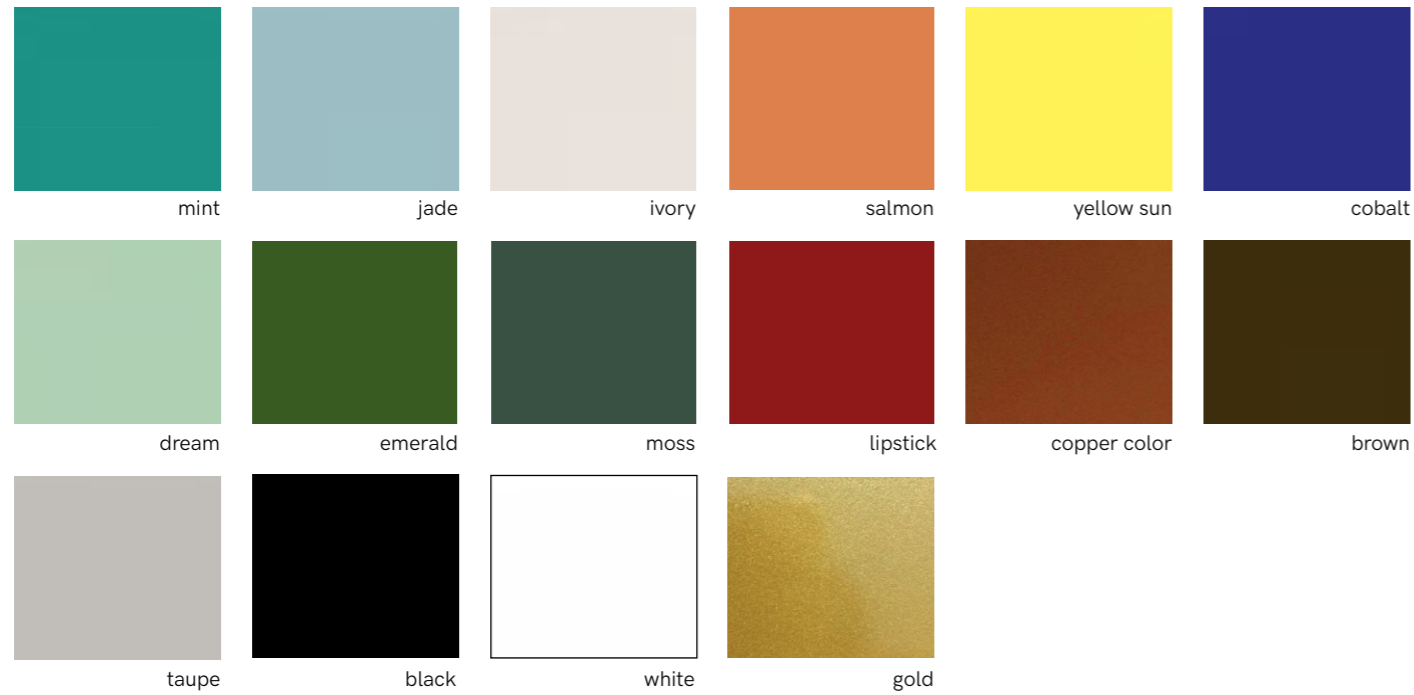

FINISHINGS

lacquered metal