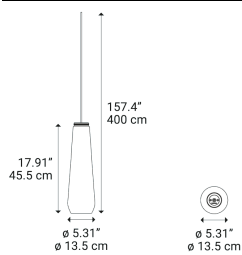

Glass Drop

Light source

LED E27
1 max 25 W

Diffuser: Blown glass

White

Code

50420 1200

Chrome

50420 4000

Net weight: 1.77 kg

Parcels: 2

CE

IP20

Energy Saving

Dim

ERC