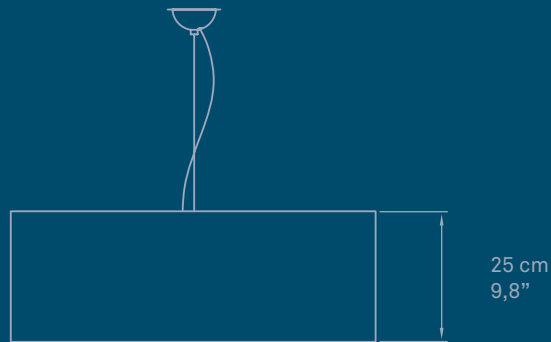

GEA

LARGE SUSPENSION

Ref. SGEA S