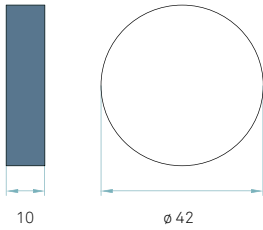

542

G42 A LED

LARGE WALL, CEILING / Dimmable 0-10V

REFERENCE

G42 A LED DIMO-10V

CERTIFICATES

CE
Class I
120V-277V
LED

COMPONENTS

Frontal diffuser Matt satin acrylic
Back plate White metal enamel

LED Linear module
LED Integrated

WOOD SHADE COLORS

See pg. 525