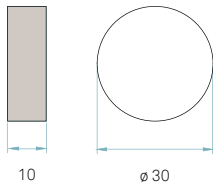

CE
Class I
120V-277V
LED

COMPONENTS

Frontal diffuser Matt satin acrylic
Back plate White metal enamel

LED Linear module
LED Integrated

WOOD SHADE COLORS

See pg. 525

G30 A LED

MEDIUM WALL, CEILING / Dimmable 0-10V