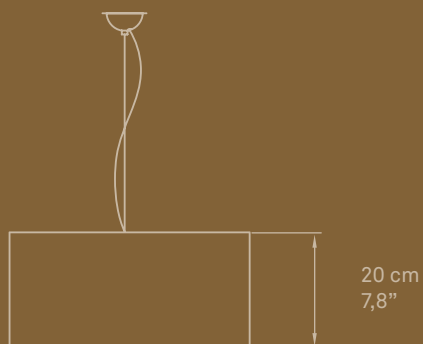

Ref. COS PG

GEA

SMALL SUSPENSION

Ref. GEA S

ø 42 cm
ø 16,5"

GEA S-24-26-30, SGEA S-24-28-29 Le Meridien Hotel. Tarragona, Spain.

GEA

LARGE SUSPENSION