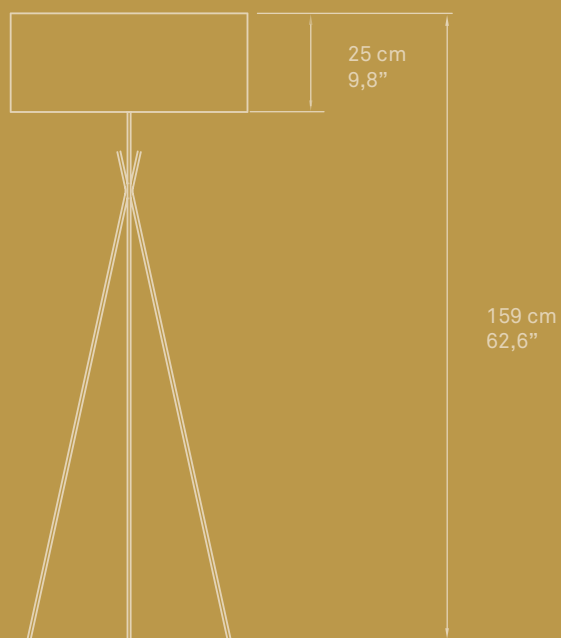

Ref. COS PG

GEA

SMALL SUSPENSION

Ref. GEA S

ø 42 cm
ø 16,5"

GEA S-24-26-30, SGEA S-24-28-29 Le Meridien Hotel. Tarragona, Spain.

GEA

LARGE SUSPENSION

ø 30 cm
ø 11,8"

10 cm
3,9"

Ref. G20 A LED

ø 20 cm
ø 7,9"

10 cm
3,9"

G20 A LED-29, G30 A LED-29, G42 A LED-29 Le Meridien Hotel, Tarragona, Spain.

NATURAL TIMBER VENEER

SWITCHED ON