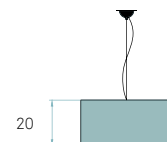

WOOD SHADE COLORS