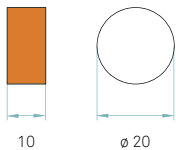

G20 A LED

SMALL WALL, CEILING / Dimmable 0-10V