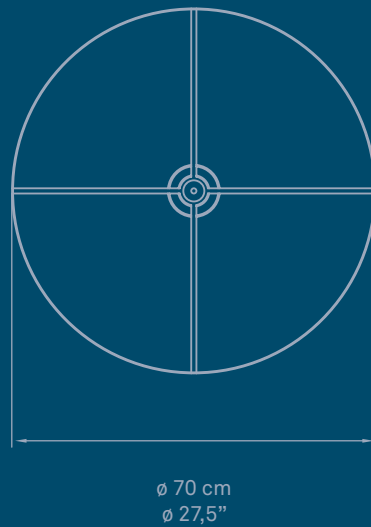

GEA

LARGE SUSPENSION

Ref. SGEA S