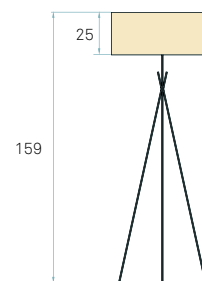

COS PG

FLOOR / Non dimmable or Dimmable

REFERENCES

COS PG
COS PG DIM

CERTIFICATES

CE
Class II
230V
E27

COMPONENTS

Base & stem Brushed Nickel
Upper diffuser Matt satin acrylic
Metal Tripod Chrome
Cord and plug with on/off or dimming switch Transparent 185 cm
Required Shade to base mount
Difficulty: ★ ★ ★ ★

BULBS (x3) - Not included

WOOD SHADE COLORS