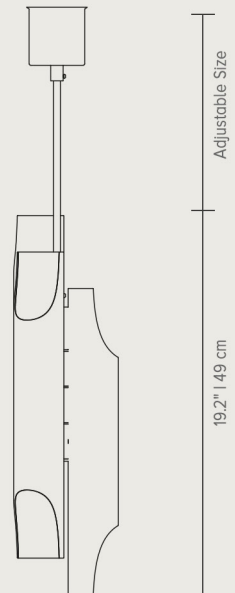

GALLIANO PENDANT SUSPENSION

Nickel & Gold

Nickel & White

Gold & White

Black & White

Black & Gold

GALLIANO PENDANT | SUSPENSION

An expressive design inspired in jazz music, Galliano suspension fixture has a sculptural shape and it's versatile and yet contemporary. An extremely balanced design which gets even more beautiful when you see light being casted through its pipes. Up to 5 tubes, it produces a unique and gorgeous lighting effect.

MATERIALS

Body : Steel

DIMENSIONS

Height : 19.2" | 49 cm

Diam : 5.9" | 15 cm

WEIGHT

Approx. 3 kg | 6.6 lbs

BULBS

6x E27

(bulbs not included for North America)

5.9" | 15 cm