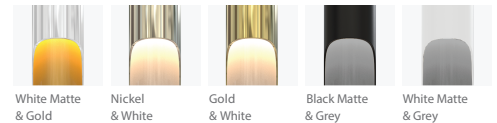

GALLIANO 3 | WALL

Meet Galliano, a special modern wall lamp with a minimalist style that allows you to fit it in every room of your home, regardless the style of your interior design. It's not coincidence that this black floor lamp is one of DelightFULL's top best sellers. Made of iron with a matte black exterior and a gold powder paint interior finishing, Galliano produces a unique lighting effect when you see light being casted through its pipes. You can have its finishes customized as well as the number of its tubes that can go up to 3. Ideal as a decorative bathroom wall lighting or as an entrance lighting, Galliano wall lamp will certainly elevate the decoration of your space.

MATERIALS

BODY: Steel
SHADE: Steel

STANDARD FINISHES*

BODY: Black Matte
SHADE: Black Matte and Gold Powder Paint (inside)

*MORE FINISHES AVAILABLE IN P.247 | 248

WEIGHT

Approx. 3 kg | 6.6 lbs

BULBS

6 x G9 Halogen Bulbs 28W (included)
(bulbs not included for North America)

DIMENSIONS

WIDTH: 7,67" | 19,5 cm

HEIGHT: 18,4" | 46,8 cm

DEPTH: 3,22" | 8,2 cm

ALSO AVAILABLE IN CATALOG 2018
GALLIANO ROUND | SUSPENSION P.60; GALLIANO | PENDANT P.62;
GALLIANO 1,2,3 | WALL P.216.

LUMENS: 350LM

COLOUR TEMPERATURE: 2700K

BULB OPTIONAL

LIGHT TECHNOLOGY: Led

POWER: 3W

LUMENS: 240LM

COLOUR TEMPERATURE: 2700K

CANOPY AND SHADE