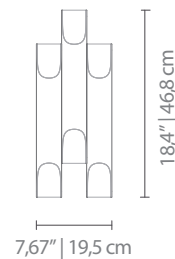

6 x G9 Halogen Bulbs 28W (included)
(bulbs not included for North America)

DIMENSIONS

WIDTH: 7,67" | 19,5 cm

HEIGHT: 18,4" | 46,8 cm

DEPTH: 3,22" | 8,2 cm

ALSO AVAILABLE IN CATALOG 2018
GALLIANO ROUND | SUSPENSION P.60; GALLIANO | PENDANT P.62;
GALLIANO 1,2,3 | WALL P.216.

For more information, contact our team.
INFO@DELIGHTFULL.EU | WWW.DELIGHTFULL.EU

GALLIANO 3 | WALL

PACKAGE

(Cardboard Box)

WIDTH: 22,8" | 58 cm

HEIGHT: 11" | 28 cm

DEPTH: 11,8" | 30 cm

PACKAGE VOLUME: 0.05 m³

DESCRIPTION

CANOPY

SHADES

CANOPY

Nº2 - 1 unit

WIDTH: 7,2" | 18,3 cm

HEIGHT: 5,9" | 15 cm

DEPTH: 1,18" | 3 cm

SHADES

Nº1 - 3 units

DIAMETER: 2,55" | 6,5 cm

HEIGHT: 15,5" | 39,5 cm

Shade with bulb 

For more information, contact our team.
INFO@DELIGHTFULL.EU | WWW.DELIGHTFULL.EU

GALLIANO 3 | WALL

ASSEMBLY SCHEME* 
INSTRUCTIONS