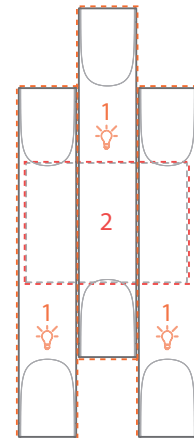

6 x G9 Halogen Bulbs 28W (included)
(bulbs not included for North America)

DIMENSIONS

WIDTH: 7,67" | 19,5 cm

HEIGHT: 18,4" | 46,8 cm

DEPTH: 3,22" | 8,2 cm

ALSO AVAILABLE IN CATALOG 2018
GALLIANO ROUND | SUSPENSION P.60; GALLIANO | PENDANT P.62;
GALLIANO 1,2,3 | WALL P.216.

WEIGHT: Approx. 7 kg | 15.4 lbs

BULBS

6 x G9 Halogen Bulbs 28W (included)

OPTIONAL BULBS

6 x G9 Led Bulbs 3W (customizable on purchase)

BULB STANDARD

LIGHT TECHNOLOGY: Halogen

POWER: 28W

DESCRIPTION

CANOPY

SHADES

CANOPY

Nº2 - 1 unit

WIDTH: 7,2" | 18,3 cm

HEIGHT: 5,9" | 15 cm

DEPTH: 1,18" | 3 cm

SHADES

Nº1 - 3 units

DIAMETER: 2,55" | 6,5 cm

HEIGHT: 15,5" | 39,5 cm

Shade with bulb 

For more information, contact our team.
INFO@DELIGHTFULL.EU | WWW.DELIGHTFULL.EU

GALLIANO 3 | WALL

ASSEMBLY SCHEME* 
INSTRUCTIONS