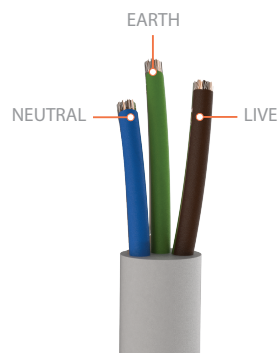

SHADES

Nº1 - 3 units

DIAMETER: 2,55" | 6,5 cm

HEIGHT: 15,5" | 39,5 cm

Shade with bulb 

For more information, contact our team.
INFO@DELIGHTFULL.EU | WWW.DELIGHTFULL.EU

GALLIANO 3 | WALL

ASSEMBLY SCHEME* 
INSTRUCTIONS

STEP 1
ELECTRICAL CABLE CONNECTIONS

STEP 2
SET THE SUPPORT ON THE WALL

STEP 3
PLACE GALLIANO 3 ON THE CENTER OF
THE WALL SUPPORT

STEP 4
TURN WITH THE KEY FOR LOCK

STEP 5
INSERT THE BULBS

ELECTRICAL CABLE 
INFORMATION