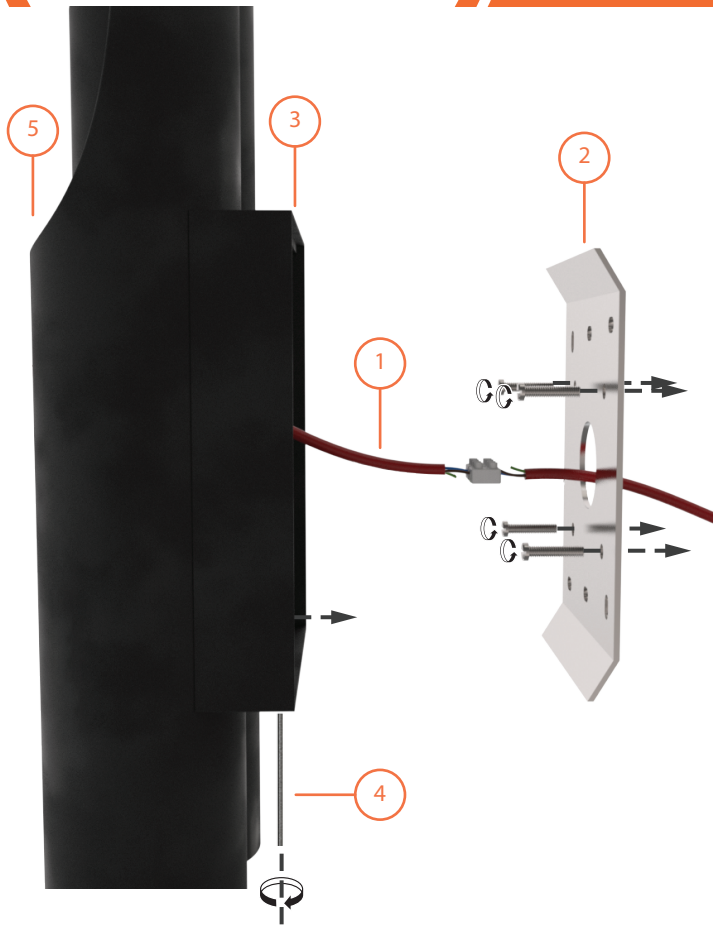

SHADES

Nº1 - 3 units

DIAMETER: 2,55" | 6,5 cm

HEIGHT: 15,5" | 39,5 cm

Shade with bulb 

For more information, contact our team.
INFO@DELIGHTFULL.EU | WWW.DELIGHTFULL.EU

GALLIANO 3 | WALL

ASSEMBLY SCHEME* 
INSTRUCTIONS

STEP 1
ELECTRICAL CABLE CONNECTIONS

STEP 2
SET THE SUPPORT ON THE WALL

STEP 3
PLACE GALLIANO 3 ON THE CENTER OF
THE WALL SUPPORT

STEP 4
TURN WITH THE KEY FOR LOCK

STEP 5
INSERT THE BULBS

ELECTRICAL CABLE 
INFORMATION