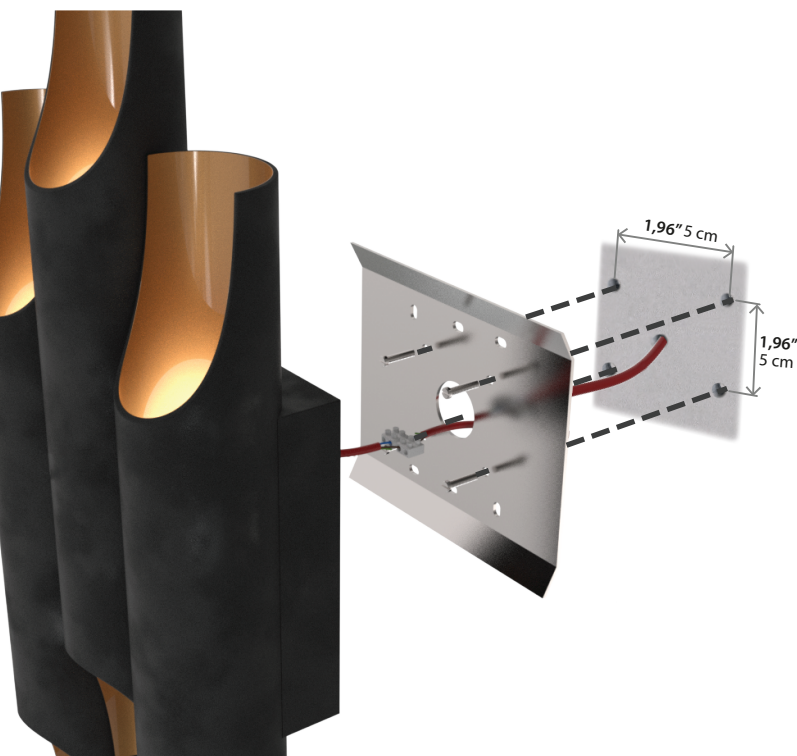

DESCRIPTION

CANOPY

SHADES

CANOPY

Nº2 - 1 unit

WIDTH: 7,2" | 18,3 cm

HEIGHT: 5,9" | 15 cm

DEPTH: 1,18" | 3 cm

SHADES

Nº1 - 3 units

DIAMETER: 2,55" | 6,5 cm

HEIGHT: 15,5" | 39,5 cm

Shade with bulb 

For more information, contact our team.
INFO@DELIGHTFULL.EU | WWW.DELIGHTFULL.EU

GALLIANO 3 | WALL

ASSEMBLY SCHEME* 
INSTRUCTIONS

STEP 1
ELECTRICAL CABLE CONNECTIONS

STEP 2
SET THE SUPPORT ON THE WALL

STEP 3
PLACE GALLIANO 3 ON THE CENTER OF
THE WALL SUPPORT

STEP 4
TURN WITH THE KEY FOR LOCK

STEP 5
INSERT THE BULBS

ELECTRICAL CABLE 
INFORMATION