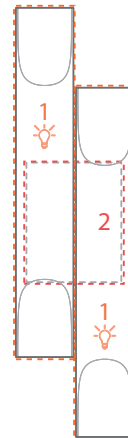

4 x G9 Halogen Bulbs 28W (included)
(bulbs not included for North America)

DIMENSIONS

WIDTH: 5,11" | 13 cm
HEIGHT: 19" | 48,5 cm
DEPTH: 3,22" | 8,2 cm

ALSO AVAILABLE IN CATALOG 2018
GALLIANO ROUND | SUSPENSION P.60; GALLIANO | PENDANT P.62;
GALLIANO 1,2,3 | WALL P.216.

WEIGHT: Approx. 5 kg | 11 lbs

BULBS

4 x G9 Halogen Bulbs 28W (included)

OPTIONAL BULBS

4 x G9 Led Bulbs 3W (customizable on purchase)

BULB STANDARD

LIGHT TECHNOLOGY: Halogen

POWER: 28W

DESCRIPTION

CANOPY

SHADES

CANOPY

Nº2 - 1 unit

WIDTH: 4,64" | 11,8 cm

HEIGHT: 5,9" | 15 cm

DEPTH: 1,18" | 3 cm

SHADES

Nº1 - 2 units

DIAMETER: 2,55" | 6,5 cm

HEIGHT: 15,5" | 39,5 cm

Shade with bulb 

For more information, contact our team.
INFO@DELIGHTFULL.EU | WWW.DELIGHTFULL.EU

GALLIANO 2 | WALL

ASSEMBLY SCHEME* 
INSTRUCTIONS