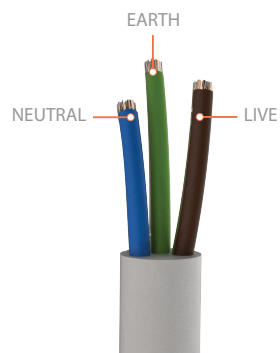

STEP 1

ELECTRICAL CABLE CONNECTIONS

STEP 2

SET THE SUPPORT ON THE WALL

STEP 3

PLACE GALLIANO 2 ON THE CENTER OF THE WALL SUPPORT

STEP 4

TURN WITH THE KEY FOR LOCK

STEP 5

INSERT THE BULBS

ELECTRICAL CABLE 
INFORMATION

4UNI  SCREWS  4UNI  BULBS

DISPOSAL 

For all products that are damaged, find professional help.

CE CERTIFICATE

For more information, contact our team.
INFO@DELIGHTFULL.EU | WWW.DELIGHTFULL.EU