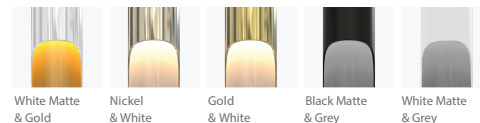

GALLIANO 2 | WALL

Meet Galliano, a special modern wall lamp with a minimalist style that allows you to fit it in every room of your home, regardless the style of your interior design. It's not coincidence that this black floor lamp is one of DelightFULL's top best sellers. Made of iron with a matte black exterior and a gold powder paint interior finishing, Galliano produces a unique lighting effect when you see light being casted through its pipes. You can have its finishes customized as well as the number of its tubes that can go up to 3. Ideal as a decorative bathroom wall lighting or as an entrance lighting, Galliano wall lamp will certainly elevate the decoration of your space.

MATERIALS

BODY: Steel
SHADE: Steel

STANDARD FINISHES*

BODY: Black Matte
SHADE: Black Matte and Gold Powder Paint (inside)

*MORE FINISHES AVAILABLE IN P.247 | 248

WEIGHT

Approx. 2 kg | 4.4 lbs

BULBS

4 x G9 Halogen Bulbs 28W (included)
(bulbs not included for North America)

DIMENSIONS

WIDTH: 5,11" | 13 cm
HEIGHT: 19" | 48,5 cm
DEPTH: 3,22" | 8,2 cm

ALSO AVAILABLE IN CATALOG 2018
GALLIANO ROUND | SUSPENSION P.60; GALLIANO | PENDANT P.62;
GALLIANO 1,2,3 | WALL P.216.

LUMENS: 350LM

COLOUR TEMPERATURE: 2700K

BULB OPTIONAL

LIGHT TECHNOLOGY: Led

POWER: 3W

LUMENS: 240LM

COLOUR TEMPERATURE: 2700K

CANOPY AND SHADE