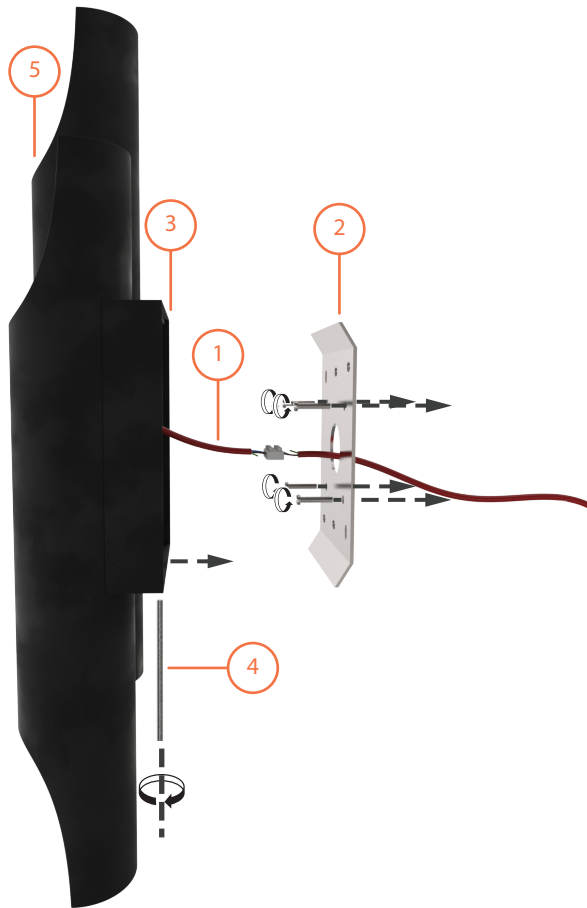

SHADES

Nº1 - 2 units

DIAMETER: 2,55" | 6,5 cm

HEIGHT: 15,5" | 39,5 cm

Shade with bulb 

For more information, contact our team.
INFO@DELIGHTFULL.EU | WWW.DELIGHTFULL.EU

GALLIANO 2 | WALL

ASSEMBLY SCHEME* 
INSTRUCTIONS

STEP 1

ELECTRICAL CABLE CONNECTIONS

STEP 2

SET THE SUPPORT ON THE WALL

STEP 3

PLACE GALLIANO 2 ON THE CENTER OF THE WALL SUPPORT

STEP 4

TURN WITH THE KEY FOR LOCK