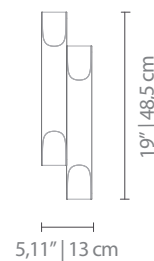

4 x G9 Halogen Bulbs 28W (included)
(bulbs not included for North America)

DIMENSIONS

WIDTH: 5,11" | 13 cm
HEIGHT: 19" | 48,5 cm
DEPTH: 3,22" | 8,2 cm

ALSO AVAILABLE IN CATALOG 2018
GALLIANO ROUND | SUSPENSION P.60; GALLIANO | PENDANT P.62;
GALLIANO 1,2,3 | WALL P.216.

For more information, contact our team.
INFO@DELIGHTFULL.EU | WWW.DELIGHTFULL.EU

GALLIANO 2 | WALL

PACKAGE

(Cardboard Box)

WIDTH: 22,8" | 58 cm

HEIGHT: 7,87" | 20 cm

DEPTH: 11,8" | 30 cm

PACKAGE VOLUME: 0.03 m³

DESCRIPTION

CANOPY

SHADES

CANOPY

Nº2 - 1 unit

WIDTH: 4,64" | 11,8 cm

HEIGHT: 5,9" | 15 cm

DEPTH: 1,18" | 3 cm

SHADES

Nº1 - 2 units

DIAMETER: 2,55" | 6,5 cm

HEIGHT: 15,5" | 39,5 cm

Shade with bulb 

For more information, contact our team.
INFO@DELIGHTFULL.EU | WWW.DELIGHTFULL.EU

GALLIANO 2 | WALL

ASSEMBLY SCHEME* 
INSTRUCTIONS