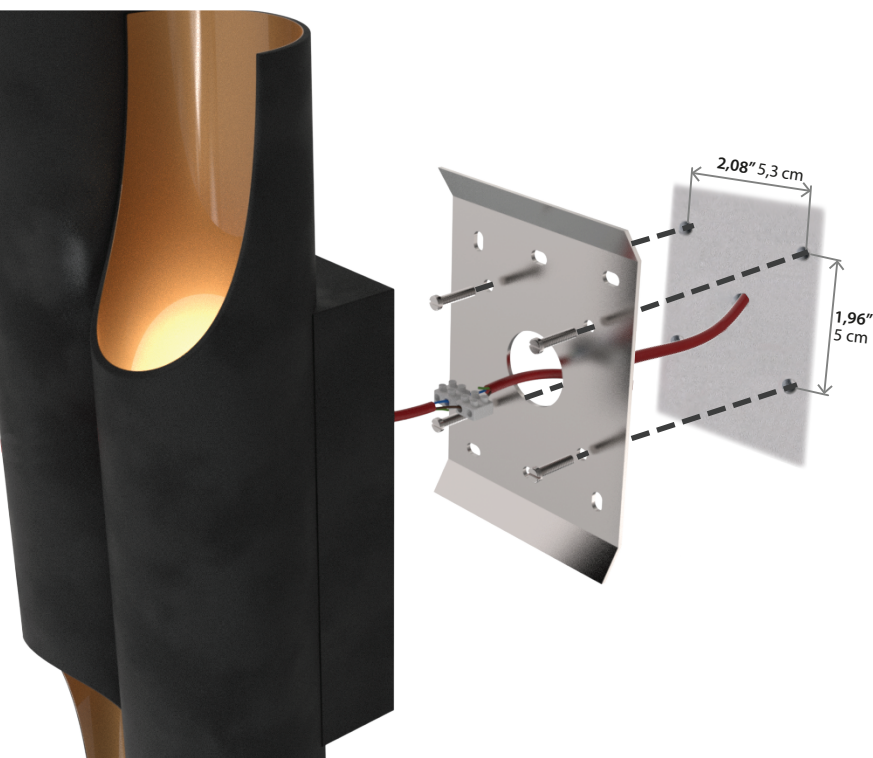

SHADES

Nº1 - 2 units

DIAMETER: 2,55" | 6,5 cm

HEIGHT: 15,5" | 39,5 cm

Shade with bulb 

For more information, contact our team.
INFO@DELIGHTFULL.EU | WWW.DELIGHTFULL.EU

GALLIANO 2 | WALL

ASSEMBLY SCHEME* 
INSTRUCTIONS

STEP 1

ELECTRICAL CABLE CONNECTIONS

STEP 2

SET THE SUPPORT ON THE WALL

STEP 3

PLACE GALLIANO 2 ON THE CENTER OF THE WALL SUPPORT

STEP 4

TURN WITH THE KEY FOR LOCK

STEP 5

INSERT THE BULBS

ELECTRICAL CABLE 
INFORMATION

4UNI  SCREWS  4UNI  BULBS

DISPOSAL 

For all products that are damaged, find professional help.

CE CERTIFICATE

For more information, contact our team.
INFO@DELIGHTFULL.EU | WWW.DELIGHTFULL.EU