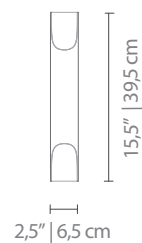

2 x G9 Halogen Bulbs 28W (included)
(bulbs not included for North America)

DIMENSIONS

WIDTH: 2,5" | 6,5 cm
HEIGHT: 15,5" | 39,5 cm
DEPTH: 3,22" | 8,2 cm

ALSO AVAILABLE IN CATALOG 2018
GALLIANO ROUND | SUSPENSION P.60; GALLIANO | PENDANT P.62;
GALLIANO 1,2,3 | WALL P.216.

For more information, contact our team.
INFO@DELIGHTFULL.EU | WWW.DELIGHTFULL.EU

GALLIANO 1 | WALL

PACKAGE

(Cardboard Box)

WIDTH: 7,08" | 18 cm

HEIGHT: 4,72" | 12 cm

DEPTH: 21,6" | 55 cm

PACKAGE VOLUME: 0.01 m³

DESCRIPTION

CANOPY

SHADES

CANOPY

N°2 - 1 unit

WIDTH: 1,7" | 4,4 cm

HEIGHT: 5,9" | 15 cm

DEPTH: 0,98" | 2,5 cm

SHADES

N°1 - 1 unit

DIAMETER: 2,55" | 6,5 cm

HEIGHT: 15,5" | 39,5 cm

Shade with bulb 

For more information, contact our team.
INFO@DELIGHTFULL.EU | WWW.DELIGHTFULL.EU

GALLIANO 1 | WALL

ASSEMBLY SCHEME* 
INSTRUCTIONS