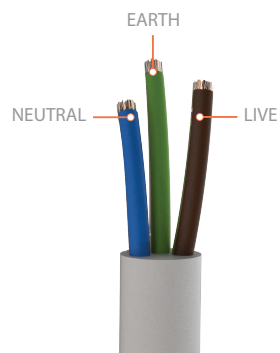

SHADES

N°1 - 1 unit

DIAMETER: 2,55" | 6,5 cm

HEIGHT: 15,5" | 39,5 cm

Shade with bulb 

For more information, contact our team.
INFO@DELIGHTFULL.EU | WWW.DELIGHTFULL.EU

GALLIANO 1 | WALL

ASSEMBLY SCHEME* 
INSTRUCTIONS

STEP 1
ELECTRICAL CABLE CONNECTIONS

STEP 2
SET THE SUPPORT ON THE WALL

STEP 3
PLACE GALLIANO 1 ON THE CENTER OF
THE WALL SUPPORT

STEP 4
TURN WITH THE KEY FOR LOCK

STEP 5
INSERT THE BULBS

ELECTRICAL CABLE 
INFORMATION