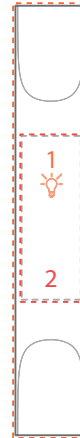

GALLIANO 1 | WALL

Meet Galliano, a special modern wall lamp with a minimalist style that allows you to fit it in every room of your home, regardless the style of your interior design. It's not coincidence that this black floor lamp is one of DelightFULL's top best sellers. Made of iron with a matte black exterior and a gold powder paint interior finishing, Galliano produces a unique lighting effect when you see light being casted through its pipes. You can have its finishes customized as well as the number of its tubes that can go up to 3. Ideal as a decorative bathroom wall lighting or as an entrance lighting, Galliano wall lamp will certainly elevate the decoration of your space.

2 x G9 Halogen Bulbs 28W (included)
(bulbs not included for North America)

DIMENSIONS

WIDTH: 2,5" | 6,5 cm
HEIGHT: 15,5" | 39,5 cm
DEPTH: 3,22" | 8,2 cm

ALSO AVAILABLE IN CATALOG 2018
GALLIANO ROUND | SUSPENSION P.60; GALLIANO | PENDANT P.62;
GALLIANO 1,2,3 | WALL P.216.

LUMENS: 350LM

COLOUR TEMPERATURE: 2700K

BULB OPTIONAL

LIGHT TECHNOLOGY: Led

POWER: 3W

LUMENS: 240LM

COLOUR TEMPERATURE: 2700K

CANOPY AND SHADE

DESCRIPTION

CANOPY

SHADES

CANOPY

N°2 - 1 unit

WIDTH: 1,7" | 4,4 cm

HEIGHT: 5,9" | 15 cm

DEPTH: 0,98" | 2,5 cm