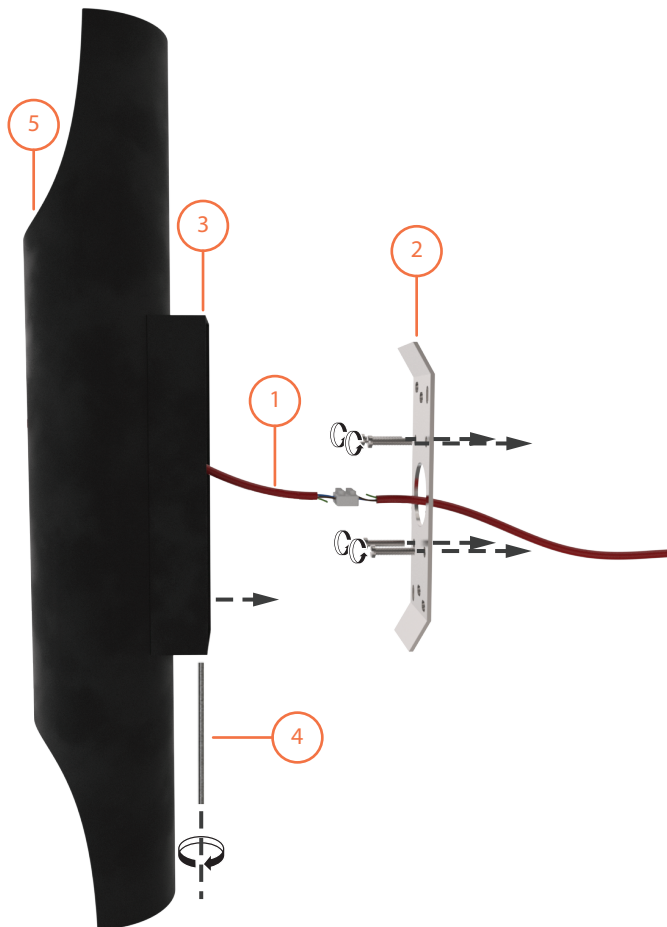

SHADES

N°1 - 1 unit

DIAMETER: 2,55" | 6,5 cm

HEIGHT: 15,5" | 39,5 cm

Shade with bulb 

For more information, contact our team.
INFO@DELIGHTFULL.EU | WWW.DELIGHTFULL.EU

GALLIANO 1 | WALL

ASSEMBLY SCHEME* 
INSTRUCTIONS

STEP 1
ELECTRICAL CABLE CONNECTIONS

STEP 2
SET THE SUPPORT ON THE WALL

STEP 3
PLACE GALLIANO 1 ON THE CENTER OF
THE WALL SUPPORT

STEP 4
TURN WITH THE KEY FOR LOCK

STEP 5
INSERT THE BULBS

ELECTRICAL CABLE 
INFORMATION