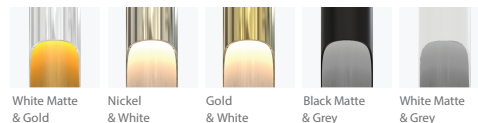

GALLIANO 1 | WALL

Meet Galliano, a special modern wall lamp with a minimalist style that allows you to fit it in every room of your home, regardless the style of your interior design. It's not coincidence that this black floor lamp is one of DelightFULL's top best sellers. Made of iron with a matte black exterior and a gold powder paint interior finishing, Galliano produces a unique lighting effect when you see light being casted through its pipes. You can have its finishes customized as well as the number of its tubes that can go up to 3. Ideal as a decorative bathroom wall lighting or as an entrance lighting, Galliano wall lamp will certainly elevate the decoration of your space.

MATERIALS

BODY: Steel
SHADE: Steel

STANDARD FINISHES*

BODY: Black Matte
SHADE: Black Matte and Gold Powder Paint (inside)

*MORE FINISHES AVAILABLE IN P.247 | 248

WEIGHT 📦

Approx. 1 kg | 2.2 lbs

BULBS 🔌

2 x G9 Halogen Bulbs 28W (included)
(bulbs not included for North America)

DIMENSIONS

WIDTH: 2,5" | 6,5 cm
HEIGHT: 15,5" | 39,5 cm
DEPTH: 3,22" | 8,2 cm

ALSO AVAILABLE IN CATALOG 2018
GALLIANO ROUND | SUSPENSION P.60; GALLIANO | PENDANT P.62;
GALLIANO 1,2,3 | WALL P.216.

LUMENS: 350LM

COLOUR TEMPERATURE: 2700K

BULB OPTIONAL

LIGHT TECHNOLOGY: Led

POWER: 3W

LUMENS: 240LM

COLOUR TEMPERATURE: 2700K

CANOPY AND SHADE