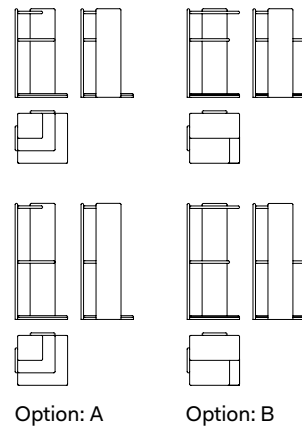

Galeb corner storage system

Woak

Design: Zoran Jedrejčić
 Construction: Assembled
 Material: Walnut or oak
 Surface treatment: Oil
 Packing unit: 1

W		D		H	Packing (cm)	Volume (m ³)	Weight (kg)	
42 cm	x	42 cm	x	71 cm	77 / 49 / 48	0.181	18	Package 1
42 cm	x	42 cm	x	93 cm	99 / 49 / 48	0.233	19	