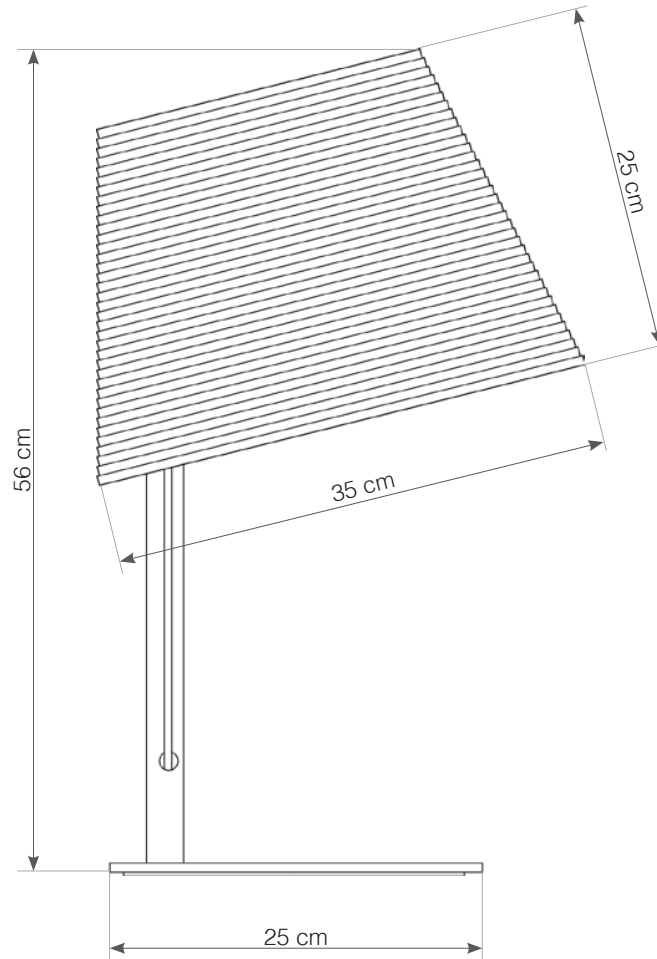

+31 (0)20 820 8990 | amsterdam@graypants.com | graypants.com
keizersgracht 241, 1016 EA amsterdam, the netherlands

Tilt Table Lamp

1x 60W maximum incandescent
E27 socket | 230V 50Hz | Class I

For use with dimmable incandescent bulbs. Also compatible with CFL bulbs or dimmable LED bulbs of equivalent wattage.

use in dry location only

designed to recycle

● SHADE ALSO AVAILABLE IN NATURAL.

plug cord set + switch

INCLUDES A 2.5-METER WHITE FABRIC CORD WITH A STANDARD WALL PLUG AND HAND SWITCH. ○

Scraplight shades are non-toxic and are handmade using responsible practices. Because all Scraplights are handmade, dimensions may vary slightly. This luminaire is compatible with bulbs of the energy classes A++, A+, A, B, C, D & E (EU No 874/2012).