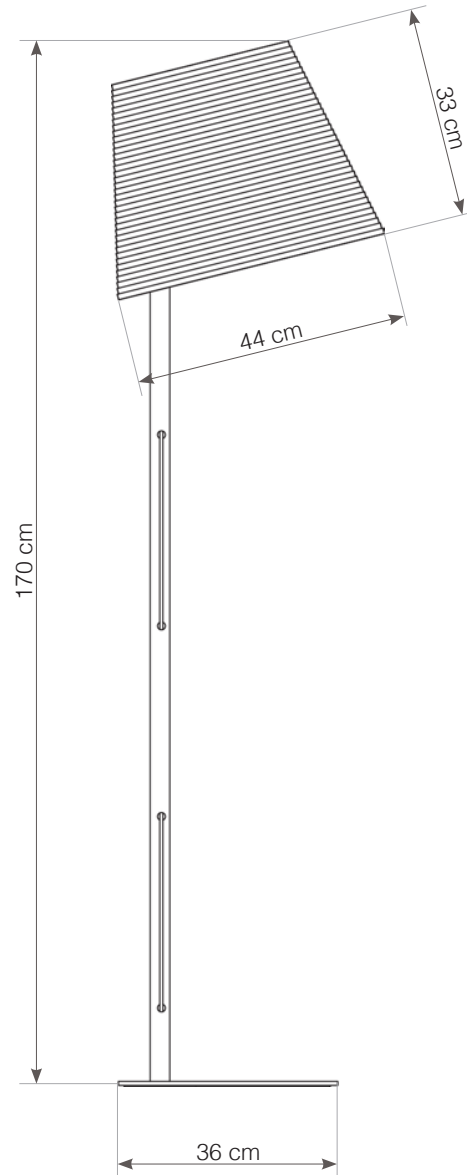

+31 (0)20 820 8990 | amsterdam@graypants.com | graypants.com  
keizersgracht 241, 1016 EA amsterdam, the netherlands

**plug cord set + switch**

INCLUDES A 2.5-METER WHITE FABRIC CORD WITH A STANDARD WALL PLUG AND HAND SWITCH. ○