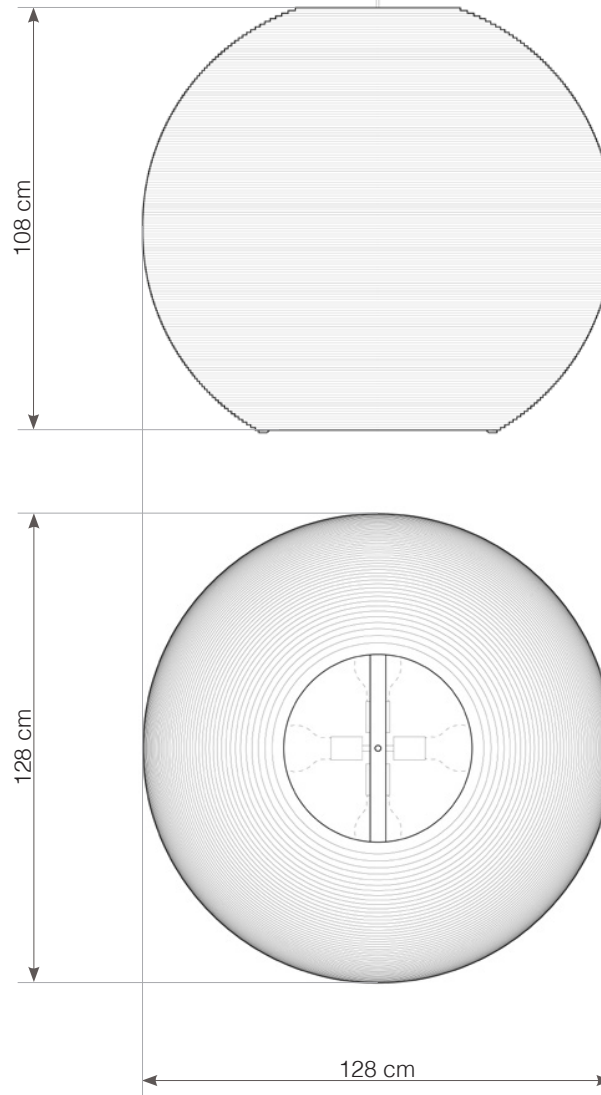

Sun48

6x 100W maximum incandescent
E27 socket | 230V 50Hz | Class I

For use with dimmable incandescent bulbs. Also compatible with CFL bulbs or dimmable LED bulbs of equivalent wattage.

Mounting Installation: Suspended

custom made fsc-certified paper

responsibly made in holland

proudly designed in seattle | usa

responsible handmade quality

nontoxic fire retardant treated

contains tempered glass

gray powder-coated steel frame

compressed air recommended cleaning

use in dry location only

designed to recycle

● SHADE ALSO AVAILABLE IN NATURAL.

hardwired cord set + ceiling canopy

INCLUDES A TWO-METER WHITE FABRIC CORD AND A GRAY POWDER COATED STEEL CANOPY. ○ ●
FIVE-METER CORDS ARE AVAILABLE FOR AN ADDITIONAL CHARGE.

Scraplight shades are non-toxic and are handmade using responsible practices. Because all Scraplights are handmade, dimensions may vary slightly. This luminaire is compatible with bulbs of the energy classes A++, A+, A, B, C, D & E (EU No 874/2012).

042016

SCRAPLIGHTS® white
a refreshing take on a responsible idea