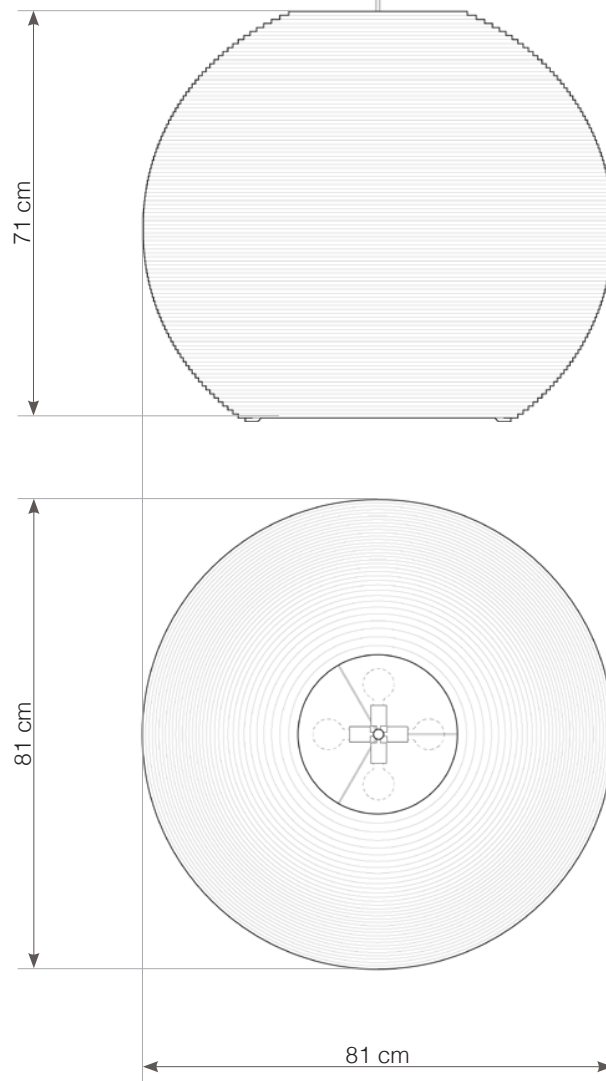

Sun32

4x 100W maximum incandescent
E27 socket | 230V 50Hz | Class I

For use with dimmable incandescent bulbs. Also compatible with CFL bulbs or dimmable LED bulbs of equivalent wattage.

Mounting Installation: Suspended

custom made fsc-certified paper

responsibly made in holland

proudly designed in seattle | usa

responsible handmade quality

nontoxic fire retardant treated

contains tempered glass

gray powder-coated steel frame

compressed air recommended cleaning

use in dry location only

designed to recycle

● SHADE ALSO AVAILABLE IN NATURAL.

hardwired cord set + ceiling canopy

INCLUDES A TWO-METER WHITE FABRIC CORD AND A GRAY POWDER COATED STEEL CANOPY. ○ ●
FIVE-METER CORDS ARE AVAILABLE FOR AN ADDITIONAL CHARGE.

Scraplight shades are non-toxic and are handmade using responsible practices. Because all Scraplights are handmade, dimensions may vary slightly. This luminaire is compatible with bulbs of the energy classes A++, A+, A, B, C, D & E (EU No 874/2012).

042016

SCRAPLIGHTS® white
a refreshing take on a responsible idea