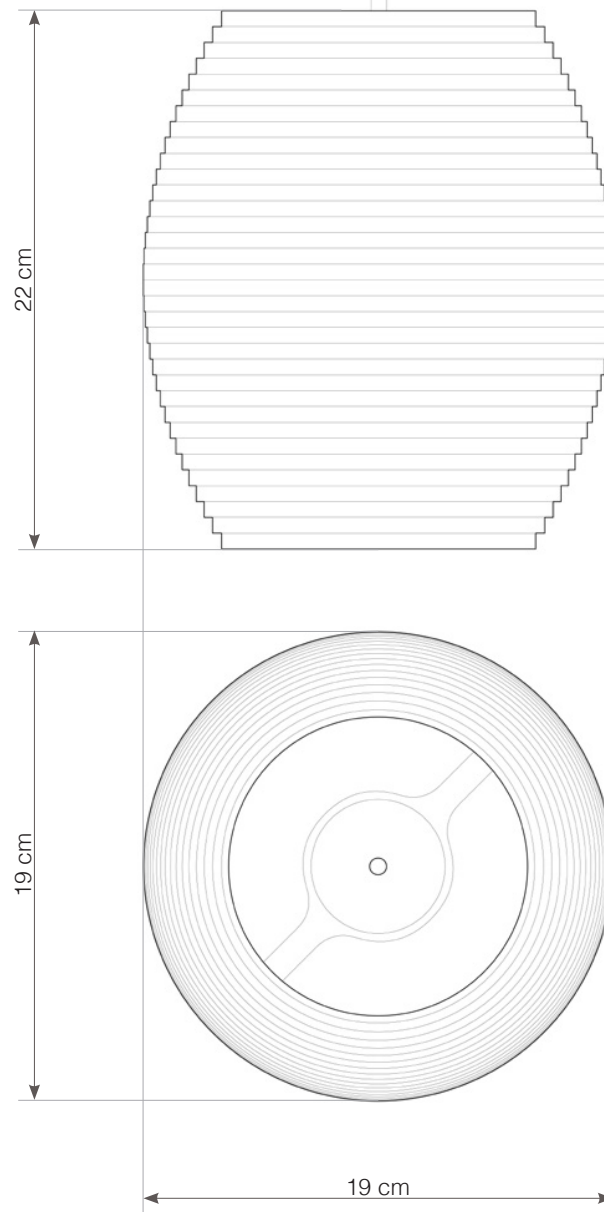

+31 (0)20 820 8990 | amsterdam@graypants.com | graypants.com  
keizersgracht 241, 1016 EA amsterdam, the netherlands

● SHADE ALSO AVAILABLE IN NATURAL.

**hardwired cord set + ceiling canopy**

INCLUDES A TWO-METER WHITE FABRIC CORD AND A GRAY POWDER COATED STEEL CANOPY. ○ ●  
FIVE-METER CORDS ARE AVAILABLE FOR AN ADDITIONAL CHARGE.