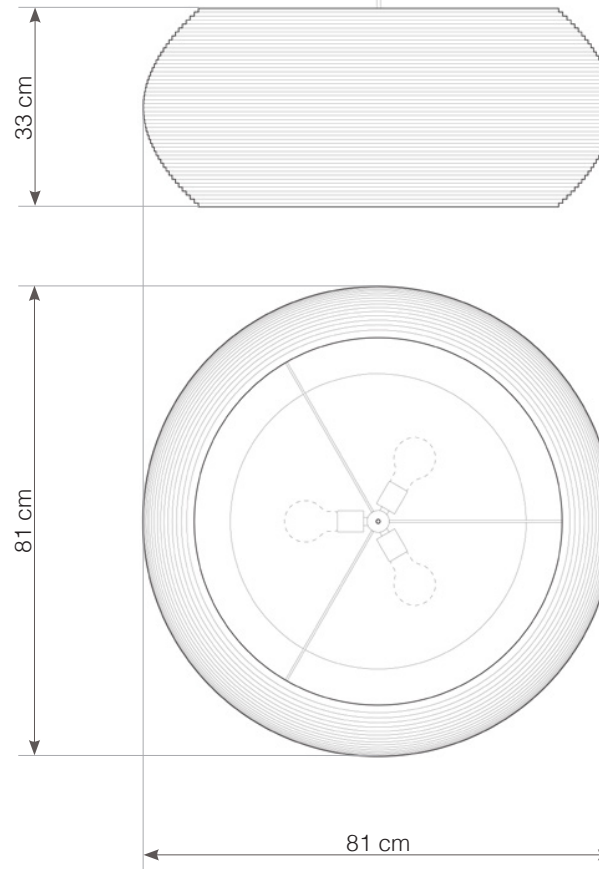

custom made fsc-certified paper

responsibly made in holland

proudly designed in seattle | usa

responsible handmade quality

nontoxic fire retardant treated

contains tempered glass

gray powder-coated steel frame

compressed air recommended cleaning

use in dry location only

designed to recycle

● SHADE ALSO AVAILABLE IN NATURAL.

hardwired cord set + ceiling canopy

INCLUDES A TWO-METER WHITE FABRIC CORD AND A GRAY POWDER COATED STEEL CANOPY. ○ ●
FIVE-METER CORDS ARE AVAILABLE FOR AN ADDITIONAL CHARGE.

Scraplight shades are non-toxic and are handmade using responsible practices. Because all Scraplights are handmade, dimensions may vary slightly. This luminaire is compatible with bulbs of the energy classes A++, A+, A, B, C, D & E (EU No 874/2012).

SCRAPLIGHTS® white
a refreshing take on a responsible idea