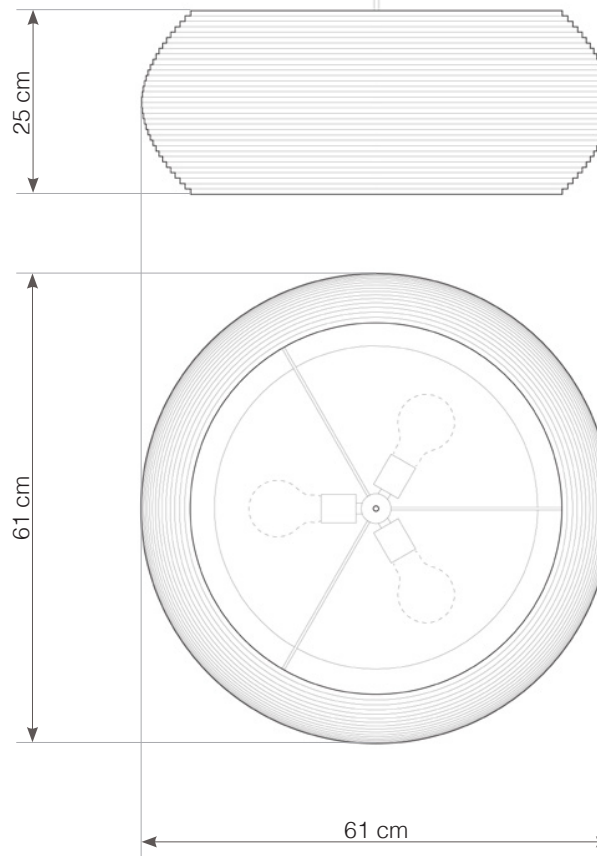

custom made fsc-certified paper

responsibly made in holland

proudly designed in seattle | usa

responsible handmade quality

nontoxic fire retardant treated

contains tempered glass

gray powder-coated steel frame

compressed air recommended cleaning

use in dry location only

designed to recycle

● SHADE ALSO AVAILABLE IN NATURAL.

hardwired cord set + ceiling canopy

INCLUDES A TWO-METER WHITE FABRIC CORD AND A GRAY POWDER COATED STEEL CANOPY. ○ ●
FIVE-METER CORDS ARE AVAILABLE FOR AN ADDITIONAL CHARGE.

Scraplight shades are non-toxic and are handmade using responsible practices. Because all Scraplights are handmade, dimensions may vary slightly. This luminaire is compatible with bulbs of the energy classes A++, A+, A, B, C, D & E (EU No 874/2012).

SCRAPLIGHTS® white
a refreshing take on a responsible idea