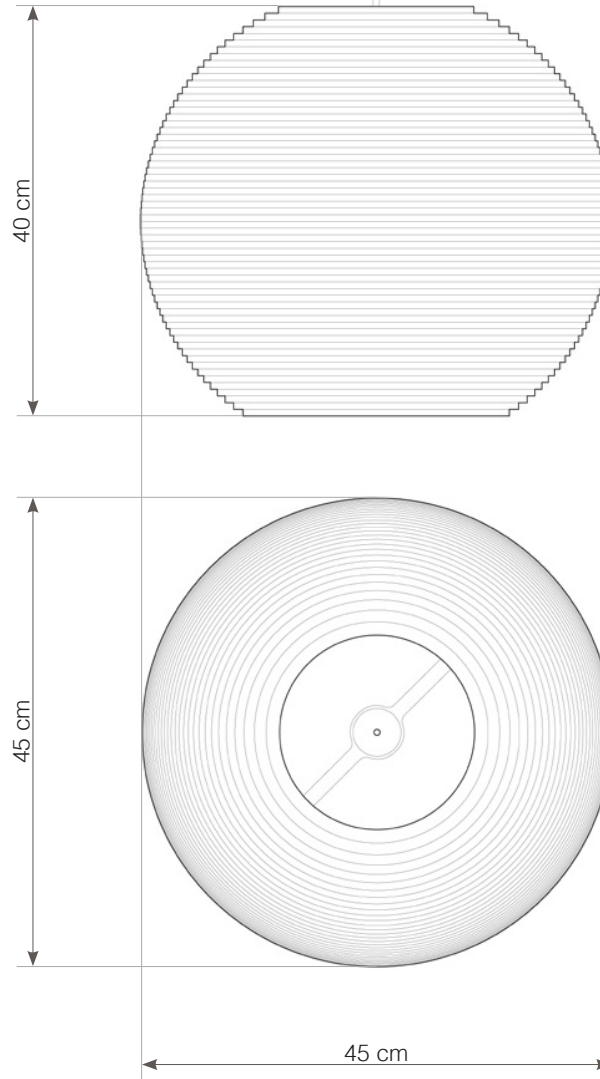

Moon18

1x 60W maximum incandescent
E27 socket | 230V 50Hz | Class II

For use with dimmable incandescent bulbs. Also compatible with CFL bulbs or dimmable LED bulbs of equivalent wattage.

Mounting Installation: Suspended

custom made fsc-certified paper

responsibly made in holland

proudly designed in seattle | usa

responsible handmade quality

nontoxic fire retardant treated

compressed air recommended cleaning

use in dry location only

designed to recycle

● SHADE ALSO AVAILABLE IN NATURAL.

hardwired cord set + ceiling canopy

INCLUDES A TWO-METER WHITE FABRIC CORD AND A GRAY POWDER COATED STEEL CANOPY. ○ ●
FIVE-METER CORDS ARE AVAILABLE FOR AN ADDITIONAL CHARGE.

Scraplight shades are non-toxic and are handmade using responsible practices. Because all Scraplights are handmade, dimensions may vary slightly. This luminaire is compatible with bulbs of the energy classes A++, A+, A, B, C, D & E (EU No 874/2012).

042016

SCRAPLIGHTS® white
a refreshing take on a responsible idea