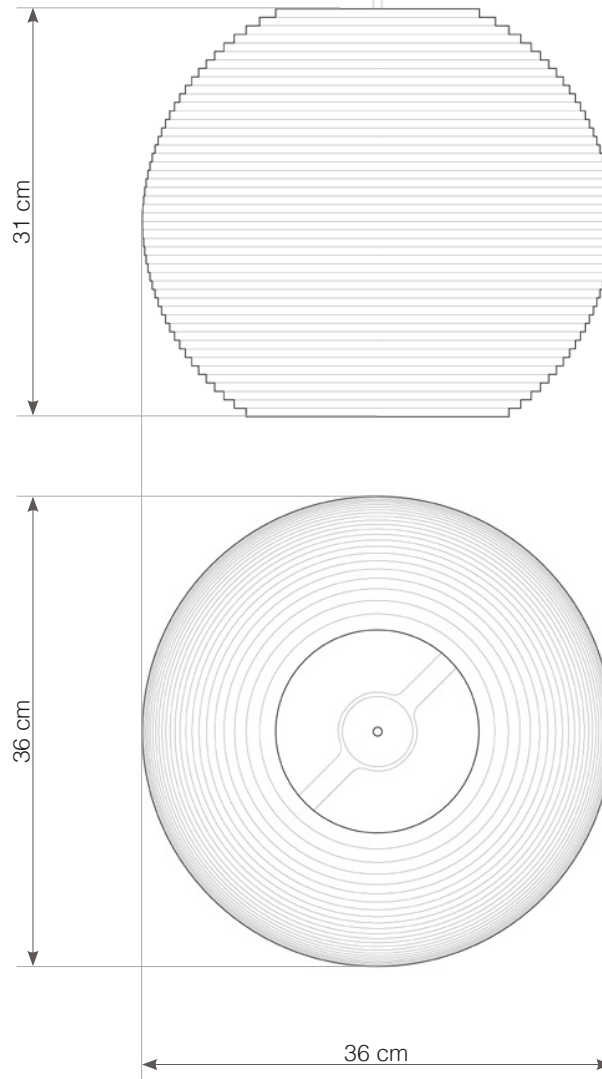

Moon14

1x 60W maximum incandescent
E27 socket | 230V 50Hz | Class II

For use with dimmable incandescent bulbs. Also compatible with CFL bulbs or dimmable LED bulbs of equivalent wattage.

Mounting Installation: Suspended

custom made fsc-certified paper

responsibly made in holland

proudly designed in seattle | usa

responsible handmade quality

nontoxic fire retardant treated

compressed air recommended cleaning

use in dry location only

designed to recycle

● SHADE ALSO AVAILABLE IN NATURAL.

hardwired cord set + ceiling canopy

INCLUDES A TWO-METER WHITE FABRIC CORD AND A GRAY POWDER COATED STEEL CANOPY. ○ ●
FIVE-METER CORDS ARE AVAILABLE FOR AN ADDITIONAL CHARGE.

Scraplight shades are non-toxic and are handmade using responsible practices. Because all Scraplights are handmade, dimensions may vary slightly. This luminaire is compatible with bulbs of the energy classes A++, A+, A, B, C, D & E (EU No 874/2012).

042016

SCRAPLIGHTS® white
a refreshing take on a responsible idea