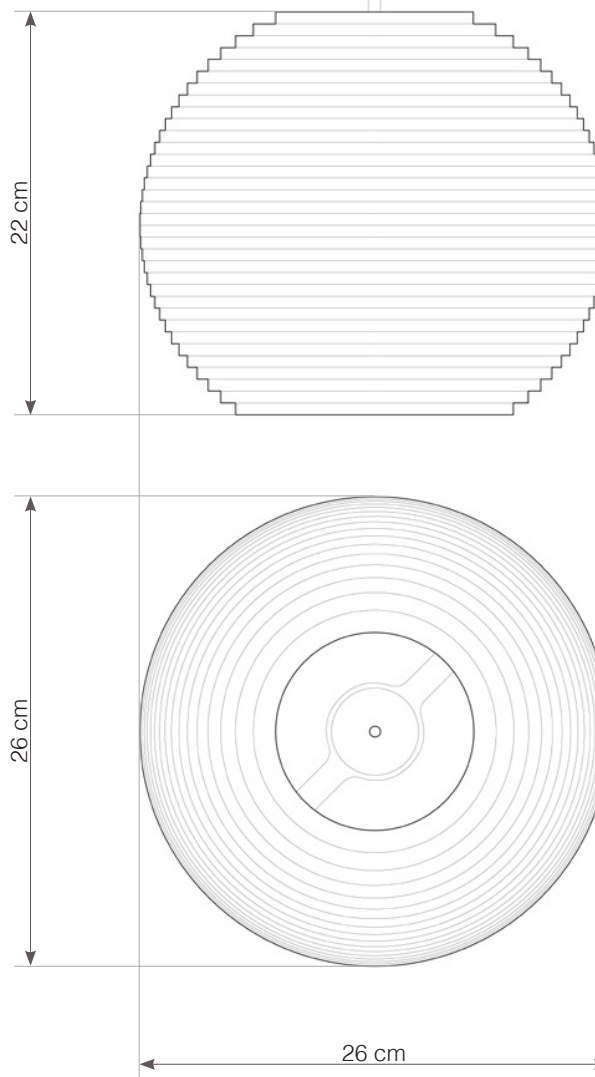

+31 (0)20 820 8990 | amsterdam@graypants.com | graypants.com
keizersgracht 241, 1016 EA amsterdam, the netherlands

Moon10

1x 40W maximum incandescent
E27 socket | 230V 50Hz | Class II

For use with dimmable incandescent bulbs. Also compatible with CFL bulbs or dimmable LED bulbs of equivalent wattage.