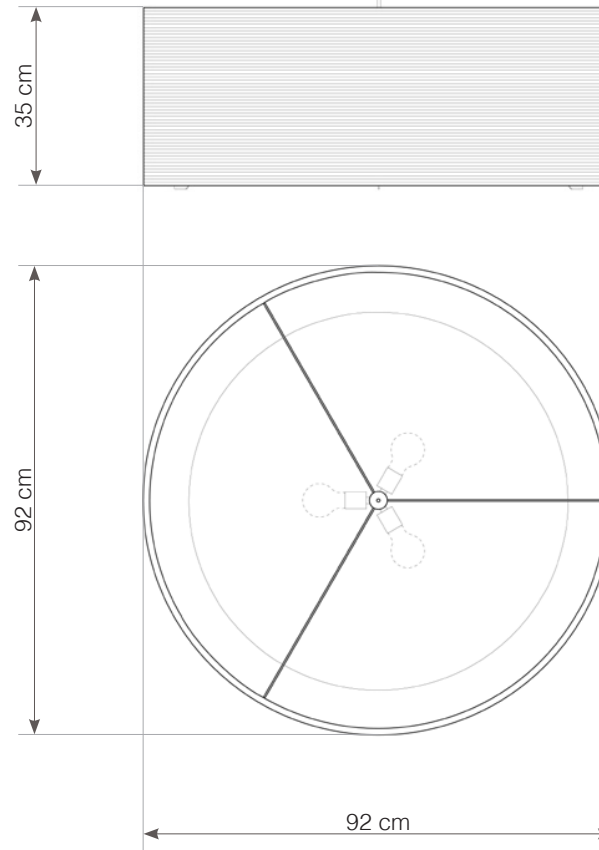

+31 (0)20 820 8990 | amsterdam@graypants.com | graypants.com
keizersgracht 241, 1016 EA amsterdam, the netherlands

Drum36

3x 100W maximum incandescent
E27 socket | 230V 50Hz | Class I

For use with dimmable incandescent bulbs. Also compatible with CFL bulbs or dimmable LED bulbs of equivalent wattage.