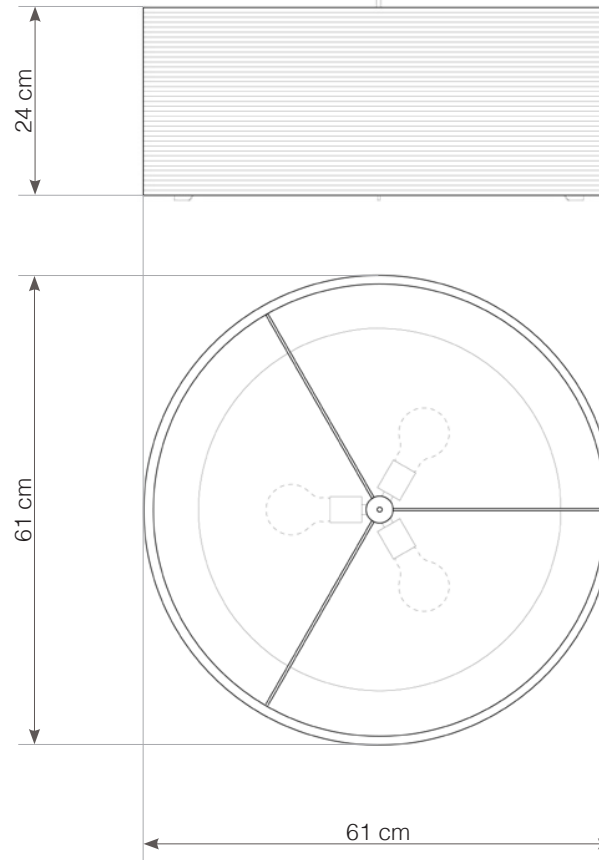

Drum24

3x 100W maximum incandescent
E27 socket | 230V 50Hz | Class I

For use with dimmable incandescent bulbs. Also compatible with CFL bulbs or dimmable LED bulbs of equivalent wattage.

Mounting Installation: Suspended

custom made fsc-certified paper

responsibly made in holland

proudly designed in seattle | usa

responsible handmade quality

nontoxic fire retardant treated

contains tempered glass

gray powder-coated steel frame

compressed air recommended cleaning

use in dry location only

designed to recycle

● SHADE ALSO AVAILABLE IN NATURAL.

hardwired cord set + ceiling canopy

INCLUDES A TWO-METER WHITE FABRIC CORD AND A GRAY POWDER COATED STEEL CANOPY. ○ ●
FIVE-METER CORDS ARE AVAILABLE FOR AN ADDITIONAL CHARGE.

Scraplight shades are non-toxic and are handmade using responsible practices. Because all Scraplights are handmade, dimensions may vary slightly. This luminaire is compatible with bulbs of the energy classes A++, A+, A, B, C, D & E (EU No 874/2012).

042016

SCRAPLIGHTS® white
a refreshing take on a responsible idea