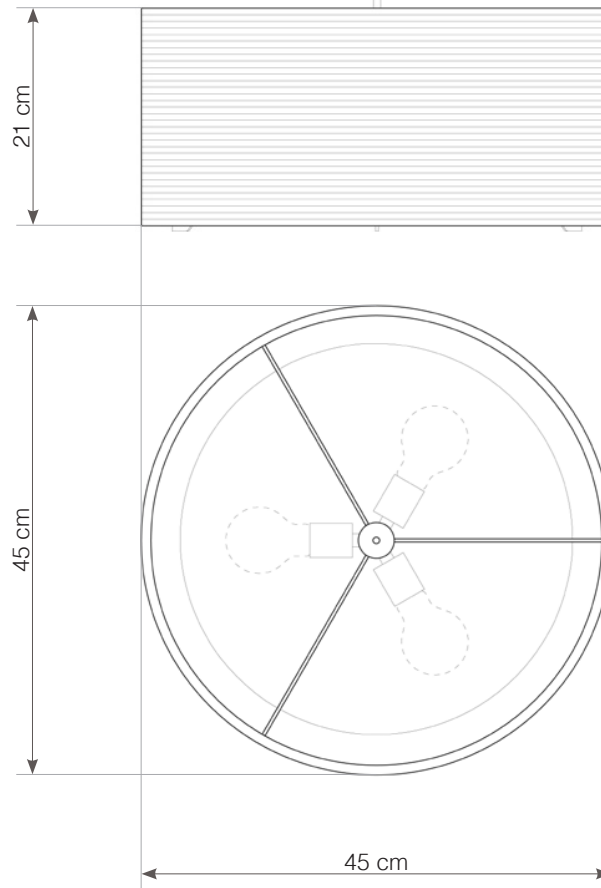

Drum18

3x 100W maximum incandescent
E27 socket | 230V 50Hz | Class I

For use with dimmable incandescent bulbs. Also compatible with CFL bulbs or dimmable LED bulbs of equivalent wattage.

Mounting Installation: Suspended

custom made fsc-certified paper

responsibly made in holland

proudly designed in seattle | usa

responsible handmade quality

nontoxic fire retardant treated

contains tempered glass

gray powder-coated steel frame

compressed air recommended cleaning

use in dry location only

designed to recycle

● SHADE ALSO AVAILABLE IN NATURAL.

hardwired cord set + ceiling canopy

INCLUDES A TWO-METER WHITE FABRIC CORD AND A GRAY POWDER COATED STEEL CANOPY. ○ ●
FIVE-METER CORDS ARE AVAILABLE FOR AN ADDITIONAL CHARGE.

Scraplight shades are non-toxic and are handmade using responsible practices. Because all Scraplights are handmade, dimensions may vary slightly. This luminaire is compatible with bulbs of the energy classes A++, A+, A, B, C, D & E (EU No 874/2012).

SCRAPLIGHTS® white
a refreshing take on a responsible idea