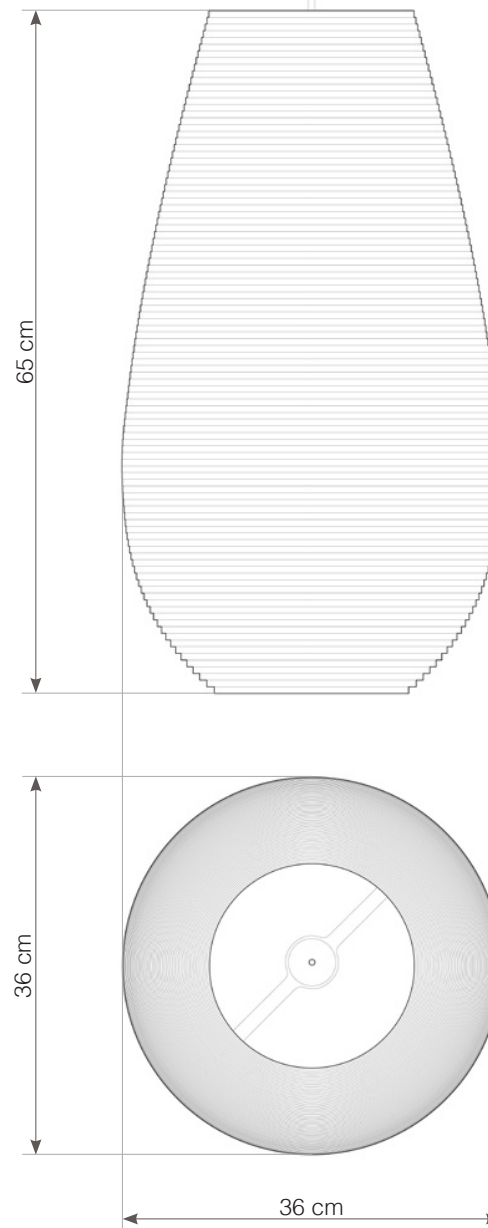

+31 (0)20 820 8990 | amsterdam@graypants.com | graypants.com
keizersgracht 241, 1016 EA amsterdam, the netherlands

Drop26

1x 60W maximum incandescent
E27 socket | 230V 50Hz | Class II

For use with dimmable incandescent bulbs. Also compatible with CFL bulbs or dimmable LED bulbs of equivalent wattage.

use in dry location only

designed to recycle

● SHADE ALSO AVAILABLE IN NATURAL.

hardwired cord set + ceiling canopy

INCLUDES A TWO-METER WHITE FABRIC CORD AND A GRAY POWDER COATED STEEL CANOPY. ○●
FIVE-METER CORDS ARE AVAILABLE FOR AN ADDITIONAL CHARGE.