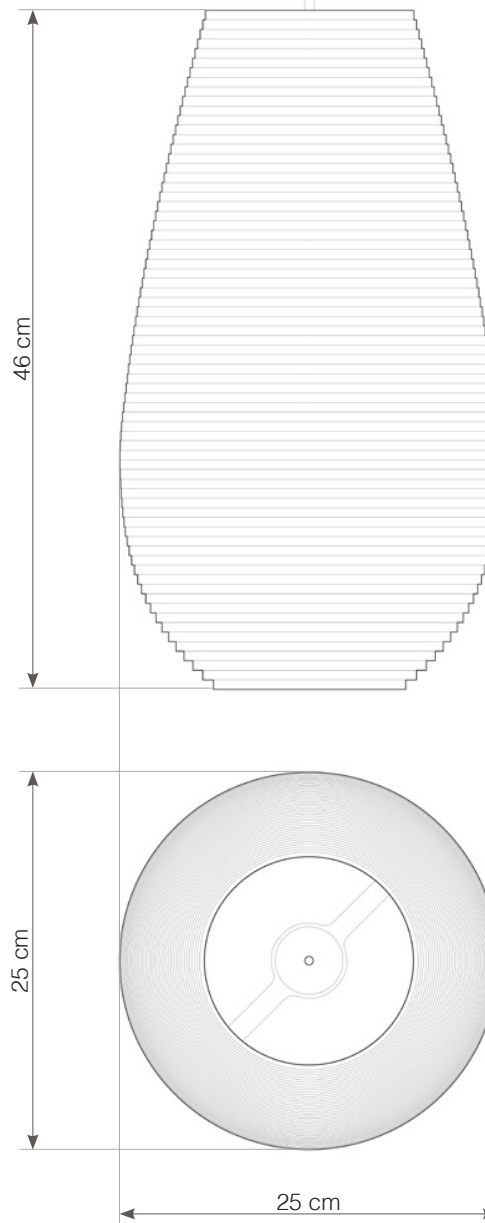

Drop18

1x 60W maximum incandescent
E27 socket | 230V 50Hz | Class II

For use with dimmable incandescent bulbs. Also compatible with CFL bulbs or dimmable LED bulbs of equivalent wattage.

Mounting Installation: Suspended

custom made fsc-certified paper

responsibly made in holland

proudly designed in seattle | usa

responsible handmade quality

nontoxic fire retardant treated

compressed air recommended cleaning

use in dry location only

designed to recycle

● SHADE ALSO AVAILABLE IN NATURAL.

hardwired cord set + ceiling canopy

INCLUDES A TWO-METER WHITE FABRIC CORD AND A GRAY POWDER COATED STEEL CANOPY. ○ ●
FIVE-METER CORDS ARE AVAILABLE FOR AN ADDITIONAL CHARGE.

Scraplight shades are non-toxic and are handmade using responsible practices. Because all Scraplights are handmade, dimensions may vary slightly. This luminaire is compatible with bulbs of the energy classes A++, A+, A, B, C, D & E (EU No 874/2012).

SCRAPLIGHTS® white
a refreshing take on a responsible idea