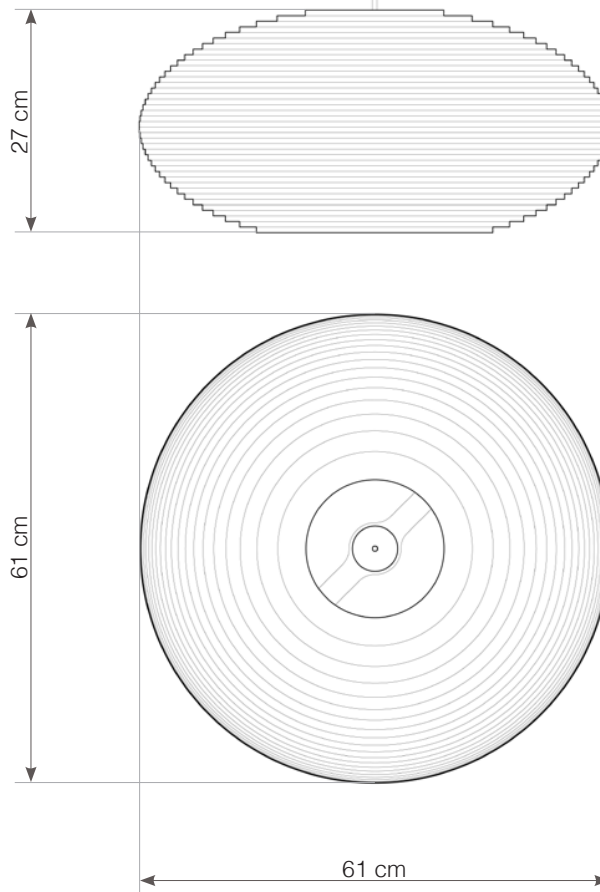

Disc24

1x 60W maximum incandescent
E27 socket | 230V 50Hz | Class II

For use with dimmable incandescent bulbs. Also compatible with CFL bulbs or dimmable LED bulbs of equivalent wattage.

Mounting Installation: Suspended

custom made fsc-certified paper

responsibly made in holland

proudly designed in seattle | usa

responsible handmade quality

nontoxic fire retardant treated

compressed air recommended cleaning

use in dry location only

designed to recycle

● SHADE ALSO AVAILABLE IN NATURAL.

hardwired cord set + ceiling canopy

INCLUDES A TWO-METER WHITE FABRIC CORD AND A GRAY POWDER COATED STEEL CANOPY. ○ ●
FIVE-METER CORDS ARE AVAILABLE FOR AN ADDITIONAL CHARGE.

Scraplight shades are non-toxic and are handmade using responsible practices. Because all Scraplights are handmade, dimensions may vary slightly. This luminaire is compatible with bulbs of the energy classes A++, A+, A, B, C, D & E (EU No 874/2012).

042016

SCRAPLIGHTS® white
a refreshing take on a responsible idea