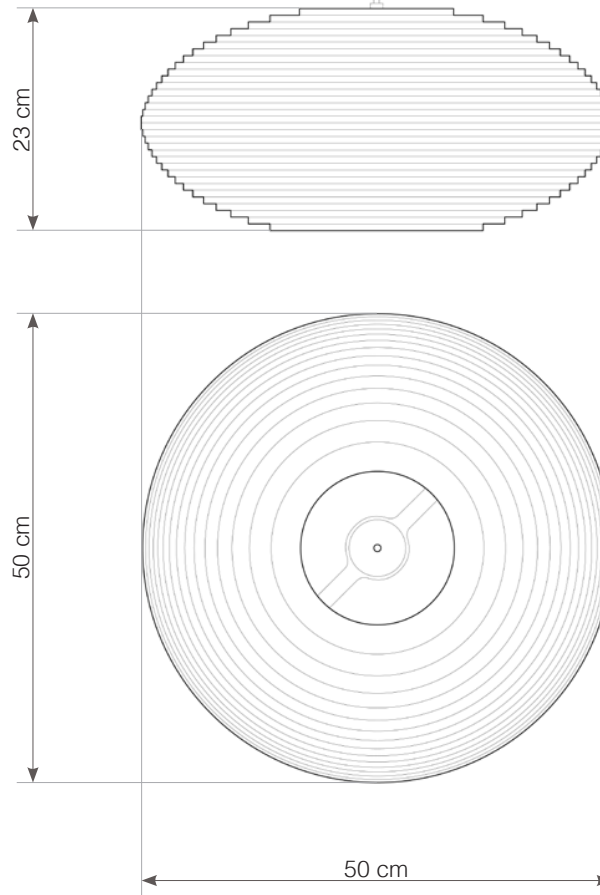

Disc20

1x 60W maximum incandescent
E27 socket | 230V 50Hz | Class II

For use with dimmable incandescent bulbs. Also compatible with CFL bulbs or dimmable LED bulbs of equivalent wattage.

Mounting Installation: Suspended

custom made fsc-certified paper

responsibly made in holland

proudly designed in seattle | usa

responsible handmade quality

nontoxic fire retardant treated

compressed air recommended cleaning

use in dry location only

designed to recycle

● SHADE ALSO AVAILABLE IN NATURAL.

hardwired cord set + ceiling canopy

INCLUDES A TWO-METER WHITE FABRIC CORD AND A GRAY POWDER COATED STEEL CANOPY. ○ ●
FIVE-METER CORDS ARE AVAILABLE FOR AN ADDITIONAL CHARGE.

Scraplight shades are non-toxic and are handmade using responsible practices. Because all Scraplights are handmade, dimensions may vary slightly. This luminaire is compatible with bulbs of the energy classes A++, A+, A, B, C, D & E (EU No 874/2012).

SCRAPLIGHTS® white
a refreshing take on a responsible idea