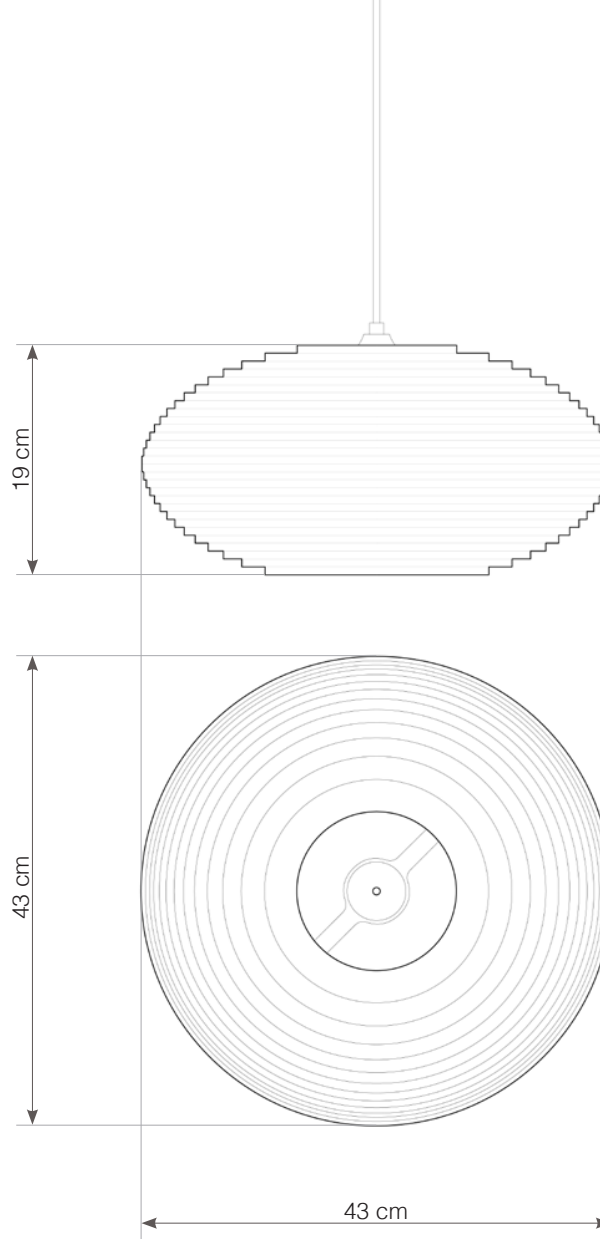

Disc16

1x 60W maximum incandescent
E27 socket | 230V 50Hz | Class II

For use with dimmable incandescent bulbs. Also compatible with CFL bulbs or dimmable LED bulbs of equivalent wattage.

Mounting Installation: Suspended

custom made fsc-certified paper

responsibly made in holland

proudly designed in seattle | usa

responsible handmade quality

nontoxic fire retardant treated

compressed air recommended cleaning

use in dry location only

designed to recycle

● SHADE ALSO AVAILABLE IN NATURAL.

hardwired cord set + ceiling canopy

INCLUDES A TWO-METER WHITE FABRIC CORD AND A GRAY POWDER COATED STEEL CANOPY. ○ ●
FIVE-METER CORDS ARE AVAILABLE FOR AN ADDITIONAL CHARGE.

Scraplight shades are non-toxic and are handmade using responsible practices. Because all Scraplights are handmade, dimensions may vary slightly. This luminaire is compatible with bulbs of the energy classes A++, A+, A, B, C, D & E (EU No 874/2012).

SCRAPLIGHTS® white
a refreshing take on a responsible idea