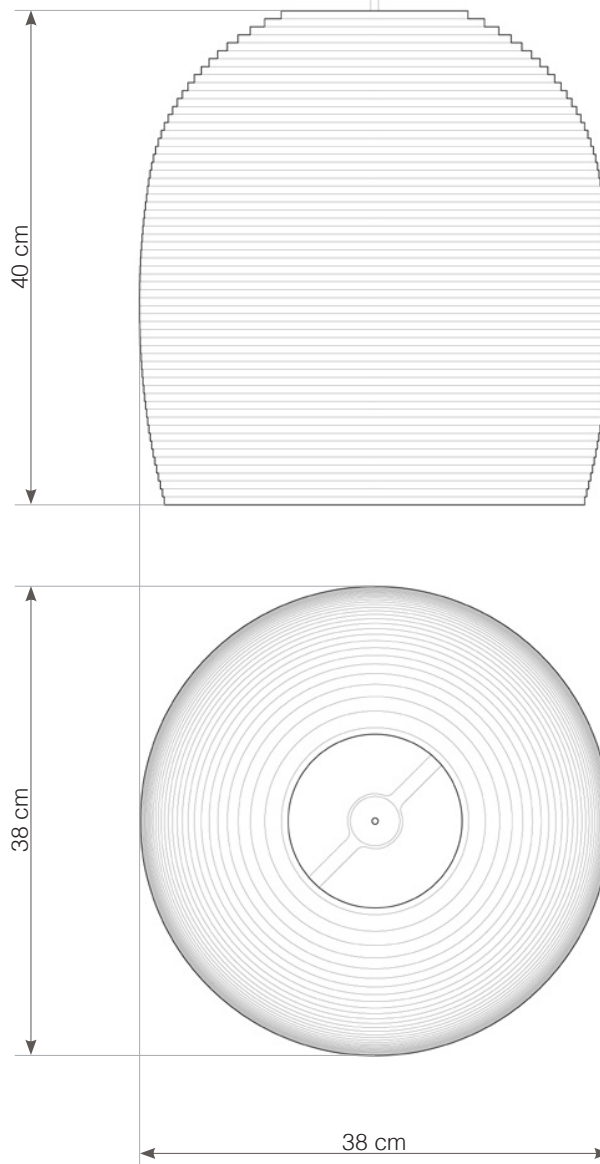

Bell16

1x 60W maximum incandescent
E27 socket | 230V 50Hz | Class II

For use with dimmable incandescent bulbs. Also compatible with CFL bulbs or dimmable LED bulbs of equivalent wattage.

Mounting Installation: Suspended

custom made fsc-certified paper

responsibly made in holland

proudly designed in seattle | usa

responsible handmade quality

nontoxic fire retardant treated

compressed air recommended cleaning

use in dry location only

designed to recycle

● SHADE ALSO AVAILABLE IN NATURAL.

hardwired cord set + ceiling canopy

INCLUDES A TWO-METER WHITE FABRIC CORD AND A GRAY POWDER COATED STEEL CANOPY. ○ ●
FIVE-METER CORDS ARE AVAILABLE FOR AN ADDITIONAL CHARGE.

Scraplight shades are non-toxic and are handmade using responsible practices. Because all Scraplights are handmade, dimensions may vary slightly. This luminaire is compatible with bulbs of the energy classes A++, A+, A, B, C, D & E (EU No 874/2012).

042016

SCRAPLIGHTS® white
a refreshing take on a responsible idea