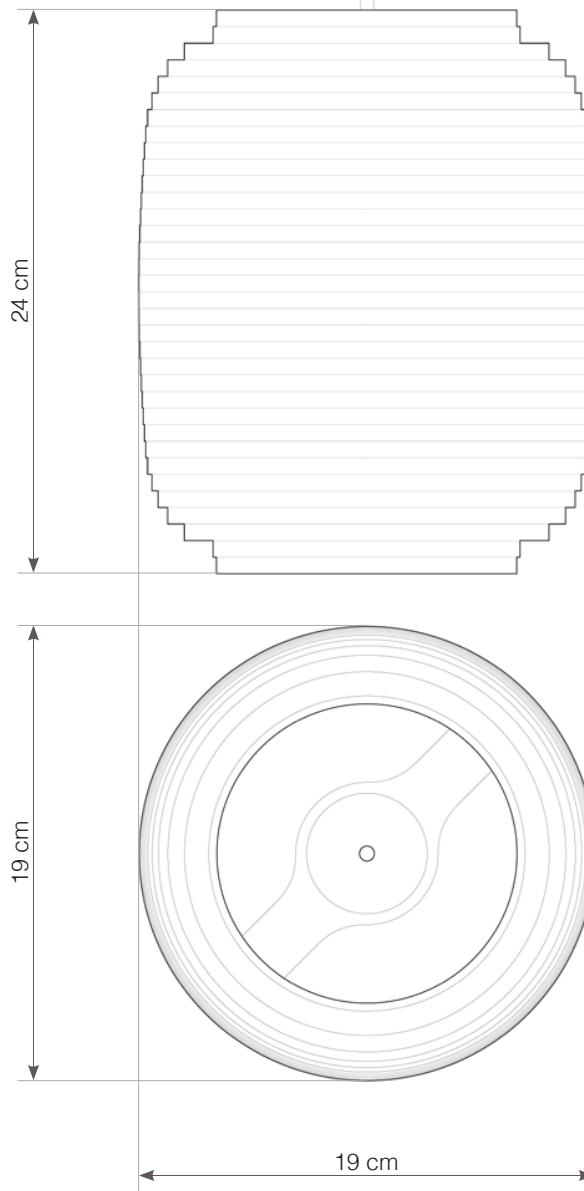

Ausi8

1x 40W maximum incandescent
E27 socket | 230V 50Hz | Class II

For use with dimmable incandescent bulbs. Also compatible with CFL bulbs or dimmable LED bulbs of equivalent wattage.

Mounting Installation: Suspended

custom made fsc-certified paper

responsibly made in holland

proudly designed in seattle | usa

responsible handmade quality

nontoxic fire retardant treated

compressed air recommended cleaning

use in dry location only

designed to recycle

● SHADE ALSO AVAILABLE IN NATURAL.

hardwired cord set + ceiling canopy

INCLUDES A TWO-METER WHITE FABRIC CORD AND A GRAY POWDER COATED STEEL CANOPY. ○ ●
FIVE-METER CORDS ARE AVAILABLE FOR AN ADDITIONAL CHARGE.

Scraplight shades are non-toxic and are handmade using responsible practices. Because all Scraplights are handmade, dimensions may vary slightly. This luminaire is compatible with bulbs of the energy classes A++, A+, A, B, C, D & E (EU No 874/2012).

SCRAPLIGHTS® white
a refreshing take on a responsible idea