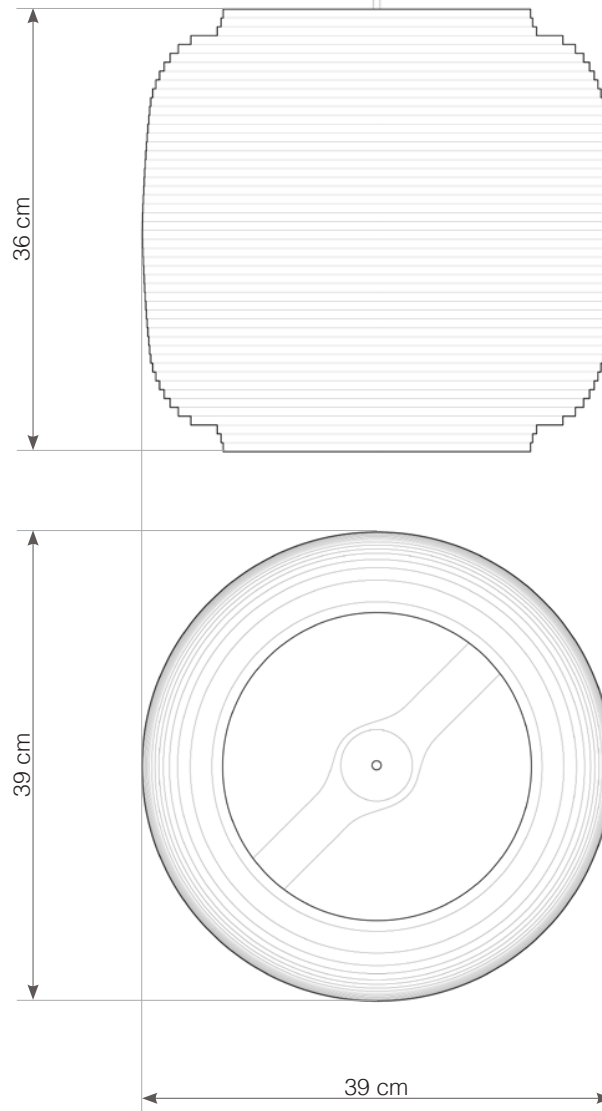

Ausi14

1x 60W maximum incandescent
E27 socket | 230V 50Hz | Class II

For use with dimmable incandescent bulbs. Also compatible with CFL bulbs or dimmable LED bulbs of equivalent wattage.

Mounting Installation: Suspended

custom made fsc-certified paper

responsibly made in holland

proudly designed in seattle | usa

responsible handmade quality

nontoxic fire retardant treated

compressed air recommended cleaning

use in dry location only

designed to recycle

● SHADE ALSO AVAILABLE IN NATURAL.

hardwired cord set + ceiling canopy

INCLUDES A TWO-METER WHITE FABRIC CORD AND A GRAY POWDER COATED STEEL CANOPY. ○ ●
FIVE-METER CORDS ARE AVAILABLE FOR AN ADDITIONAL CHARGE.

Scraplight shades are non-toxic and are handmade using responsible practices. Because all Scraplights are handmade, dimensions may vary slightly. This luminaire is compatible with bulbs of the energy classes A++, A+, A, B, C, D & E (EU No 874/2012).