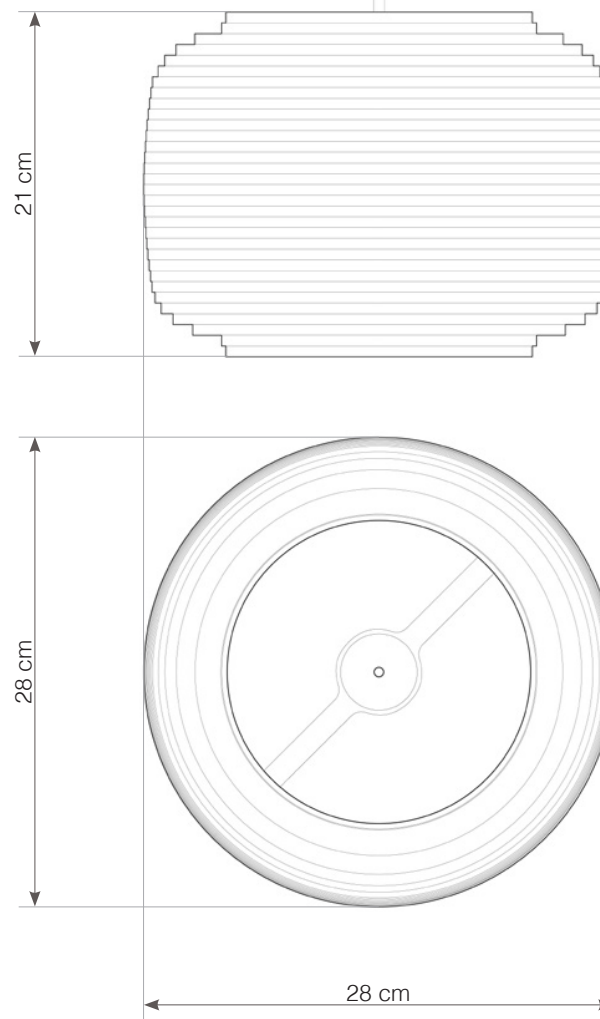

Ausi12

1x 60W maximum incandescent
E27 socket | 230V 50Hz | Class II

For use with dimmable incandescent bulbs. Also compatible with CFL bulbs or dimmable LED bulbs of equivalent wattage.

Mounting Installation: Suspended

custom made fsc-certified paper

responsibly made in holland

proudly designed in seattle | usa

responsible handmade quality

nontoxic fire retardant treated

compressed air recommended cleaning

use in dry location only

designed to recycle

● SHADE ALSO AVAILABLE IN NATURAL.

hardwired cord set + ceiling canopy

INCLUDES A TWO-METER WHITE FABRIC CORD AND A GRAY POWDER COATED STEEL CANOPY. ○ ●
FIVE-METER CORDS ARE AVAILABLE FOR AN ADDITIONAL CHARGE.

Scraplight shades are non-toxic and are handmade using responsible practices. Because all Scraplights are handmade, dimensions may vary slightly. This luminaire is compatible with bulbs of the energy classes A++, A+, A, B, C, D & E (EU No 874/2012).

042016

SCRAPLIGHTS® white
a refreshing take on a responsible idea