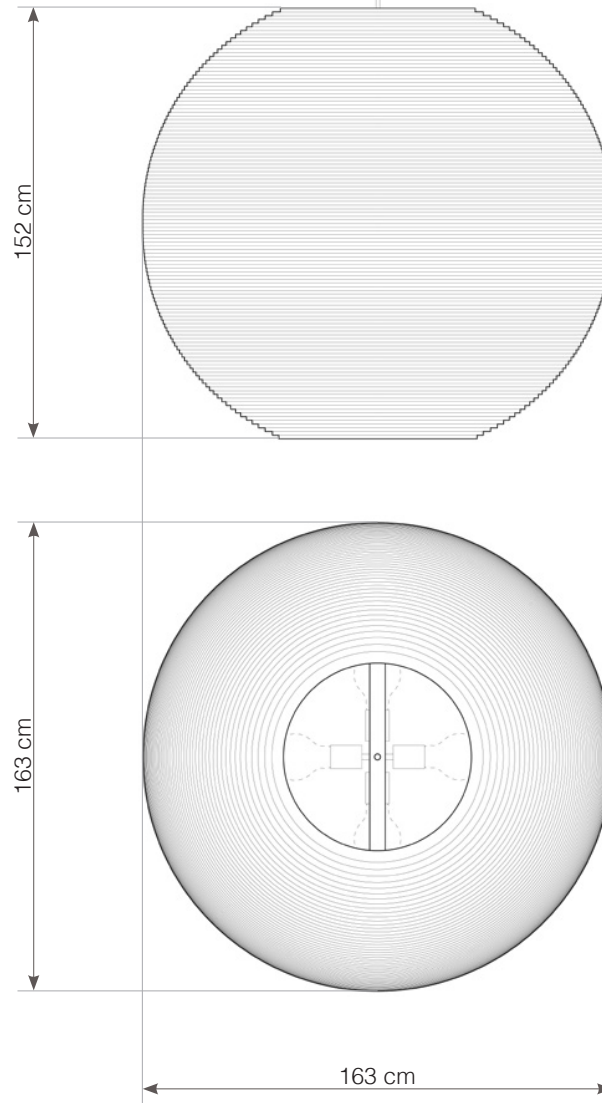

Arcturus

10x 100W maximum incandescent
E27 socket | 230V 50Hz | Class I

For use with dimmable incandescent bulbs. Also compatible with CFL bulbs or dimmable LED bulbs of equivalent wattage.

Mounting Installation: Suspended

custom made fsc-certified paper

responsibly made in holland

proudly designed in seattle | usa

responsible handmade quality

nontoxic fire retardant treated

contains tempered glass

gray powder-coated steel frame

compressed air recommended cleaning

use in dry location only

designed to recycle

● SHADE ALSO AVAILABLE IN NATURAL.

hardwired cord set + ceiling canopy

INCLUDES A TWO-METER WHITE FABRIC CORD AND A GRAY POWDER COATED STEEL CANOPY. ○ ●
FIVE-METER CORDS ARE AVAILABLE FOR AN ADDITIONAL CHARGE.

Scraplight shades are non-toxic and are handmade using responsible practices. Because all Scraplights are handmade, dimensions may vary slightly. This luminaire is compatible with bulbs of the energy classes A++, A+, A, B, C, D & E (EU No 874/2012).

SCRAPLIGHTS® white
a refreshing take on a responsible idea