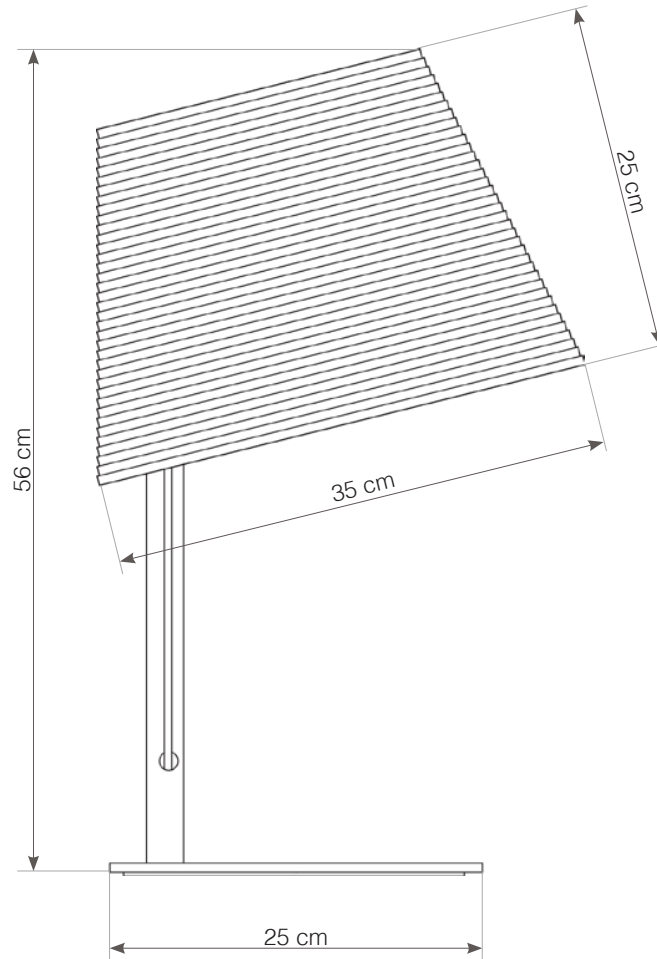

+31 (0)20 820 8990 | amsterdam@graypants.com | graypants.com
keizersgracht 241, 1016 EA amsterdam, the netherlands

Tilt Table Lamp

1x 60W maximum incandescent
E27 socket | 230V 50Hz | Class I

For use with dimmable incandescent bulbs. Also compatible with CFL bulbs or dimmable LED bulbs of equivalent wattage.

use in dry location only

designed to recycle

○ SHADE ALSO AVAILABLE IN WHITE.

plug cord set + switch

INCLUDES A 2.5-METER BLACK FABRIC CORD WITH A STANDARD WALL PLUG AND HAND SWITCH. ●

Scraplight shades are non-toxic and are handmade using responsible practices. Because all Scraplights are handmade, dimensions may vary slightly. This luminaire is compatible with bulbs of the energy classes A++, A+, A, B, C, D & E (EU No 874/2012).