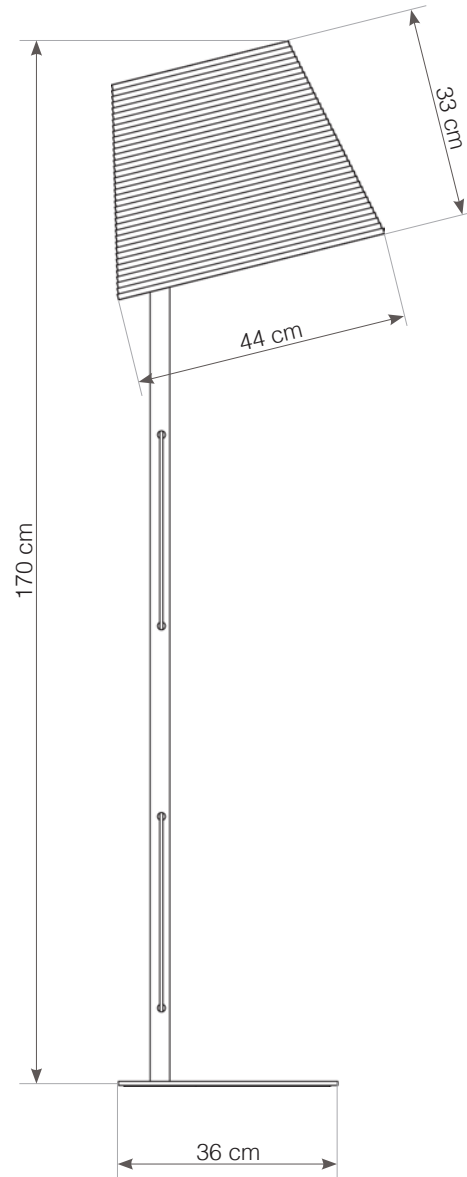

+31 (0)20 820 8990 | amsterdam@graypants.com | graypants.com  
keizersgracht 241, 1016 EA amsterdam, the netherlands

**plug cord set + switch**

INCLUDES A 2.5-METER BLACK FABRIC CORD WITH A STANDARD WALL PLUG AND HAND SWITCH. ●

# Tilt Floor Lamp

1x 60W maximum incandescent E27 socket | 230V 50Hz | Class I

For use with dimmable incandescent bulbs. Also compatible with CFL bulbs or dimmable LED bulbs of equivalent wattage.

recycled cardboard