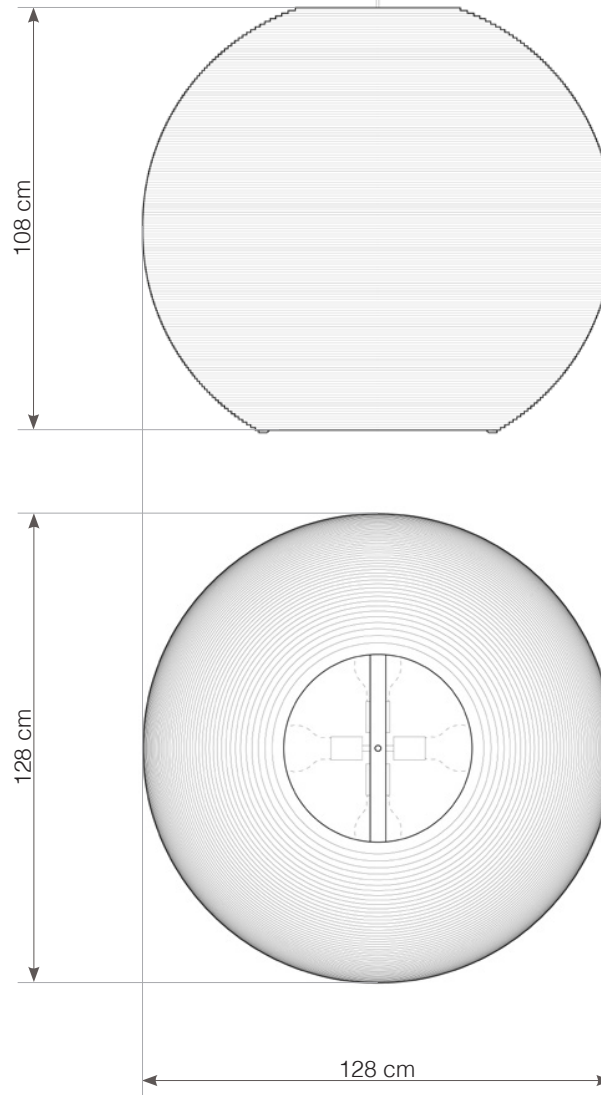

# Sun48

6x 100W maximum incandescent  
E27 socket | 230V 50Hz | Class I

For use with dimmable incandescent bulbs. Also compatible with CFL bulbs or dimmable LED bulbs of equivalent wattage.

Mounting Installation: Suspended