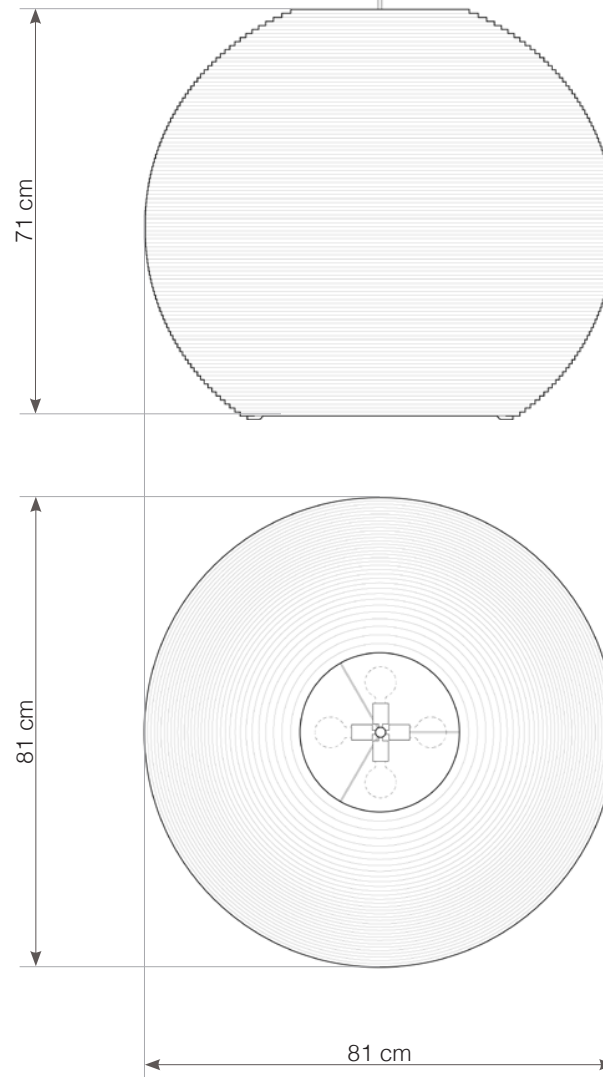

Sun32

4x 100W maximum incandescent
E27 socket | 230V 50Hz | Class I

For use with dimmable incandescent bulbs. Also compatible with CFL bulbs or dimmable LED bulbs of equivalent wattage.

Mounting Installation: Suspended

- recycled cardboard
- responsibly made in holland
- proudly designed in seattle | usa
- responsible handmade quality
- nontoxic fire retardant treated
- contains tempered glass
- black powder-coated steel frame
- compressed air recommended cleaning
- use in dry location only
- designed to recycle

○ SHADE ALSO AVAILABLE IN WHITE.

hardwired cord set + ceiling canopy

INCLUDES A TWO-METER BLACK FABRIC CORD AND A BLACK POWDER COATED STEEL CANOPY. ●●
FIVE-METER CORDS ARE AVAILABLE FOR AN ADDITIONAL CHARGE.

Scraplight shades are non-toxic and are handmade using responsible practices. Because all Scraplights are handmade, dimensions may vary slightly. This luminaire is compatible with bulbs of the energy classes A++, A+, A, B, C, D & E (EU No 874/2012).

SCRAPLIGHTS® natural
responsibly reimagining cardboard boxes