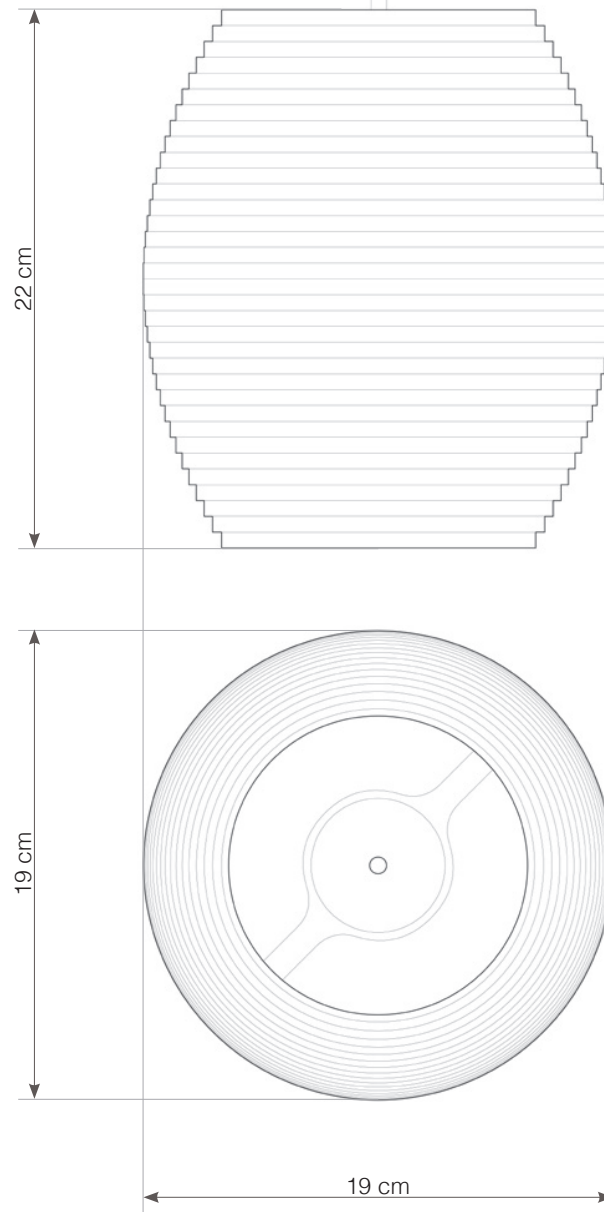

Oliv

1x 40W maximum incandescent
E27 socket | 230V 50Hz | Class II

For use with dimmable incandescent bulbs. Also compatible with CFL bulbs or dimmable LED bulbs of equivalent wattage.

Mounting Installation: Suspended

recycled cardboard

responsibly made in holland

proudly designed in seattle | usa

responsible handmade quality

nontoxic fire retardant treated

compressed air recommended cleaning

use in dry location only

designed to recycle

○ SHADE ALSO AVAILABLE IN WHITE.

hardwired cord set + ceiling canopy

INCLUDES A TWO-METER BLACK FABRIC CORD AND A BLACK POWDER COATED STEEL CANOPY. ●●
FIVE-METER CORDS ARE AVAILABLE FOR AN ADDITIONAL CHARGE.

Scraplight shades are non-toxic and are handmade using responsible practices. Because all Scraplights are handmade, dimensions may vary slightly. This luminaire is compatible with bulbs of the energy classes A++, A+, A, B, C, D & E (EU No 874/2012).

SCRAPLIGHTS® natural
responsibly reimagining cardboard boxes