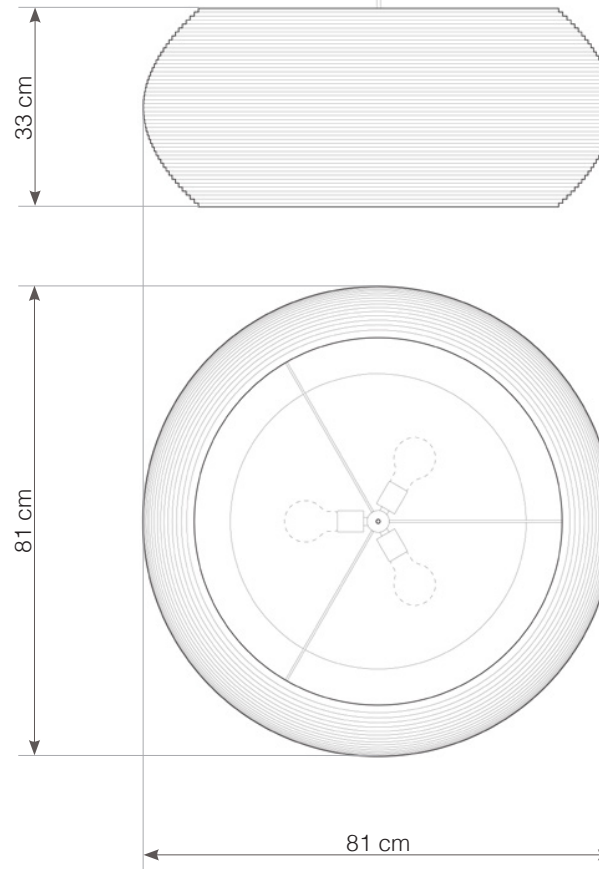

# Ohio32

3x 100W maximum incandescent  
E27 socket | 230V 50Hz | Class I

For use with dimmable incandescent bulbs. Also compatible with CFL bulbs or dimmable LED bulbs of equivalent wattage.

Mounting Installation: Suspended