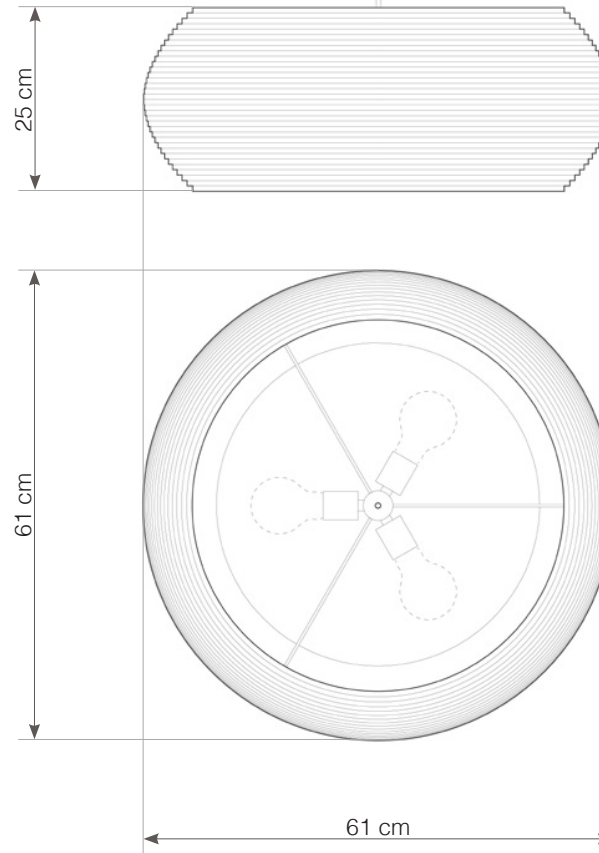

# Ohio24

3x 100W maximum incandescent  
E27 socket | 230V 50Hz | Class I

For use with dimmable incandescent bulbs. Also compatible with CFL bulbs or dimmable LED bulbs of equivalent wattage.

Mounting Installation: Suspended