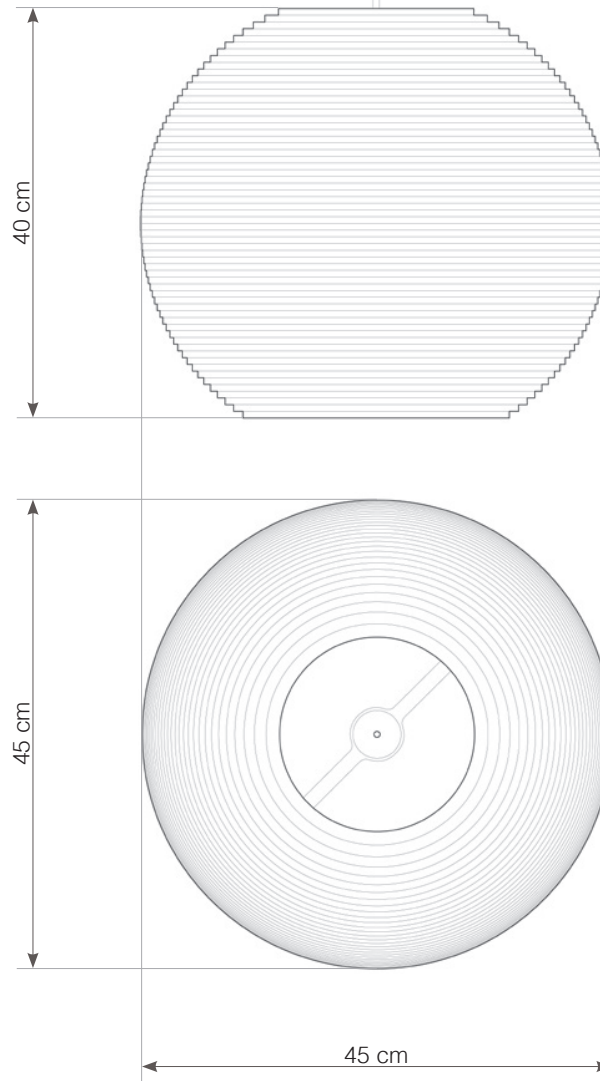

+31 (0)20 820 8990 | amsterdam@graypants.com | graypants.com
keizersgracht 241, 1016 EA amsterdam, the netherlands

Moon18

1x 60W maximum incandescent
E27 socket | 230V 50Hz | Class II

For use with dimmable incandescent bulbs. Also compatible with CFL bulbs or dimmable LED bulbs of equivalent wattage.

use in dry location only

designed to recycle

○ SHADE ALSO AVAILABLE IN WHITE.

hardwired cord set + ceiling canopy

INCLUDES A TWO-METER BLACK FABRIC CORD AND A BLACK POWDER COATED STEEL CANOPY. ●●
FIVE-METER CORDS ARE AVAILABLE FOR AN ADDITIONAL CHARGE.