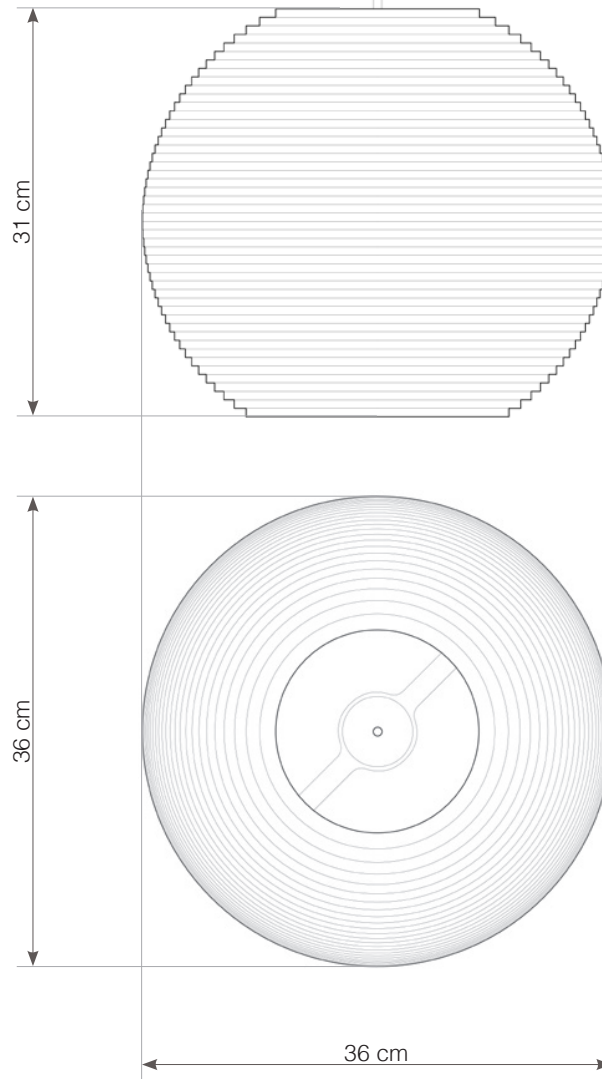

Moon14

1x 60W maximum incandescent
E27 socket | 230V 50Hz | Class II

For use with dimmable incandescent bulbs. Also compatible with CFL bulbs or dimmable LED bulbs of equivalent wattage.

Mounting Installation: Suspended

recycled cardboard

responsibly made in holland

proudly designed in seattle | usa

responsible handmade quality

nontoxic fire retardant treated

compressed air recommended cleaning

use in dry location only

designed to recycle

○ SHADE ALSO AVAILABLE IN WHITE.

hardwired cord set + ceiling canopy

INCLUDES A TWO-METER BLACK FABRIC CORD AND A BLACK POWDER COATED STEEL CANOPY. ●●
FIVE-METER CORDS ARE AVAILABLE FOR AN ADDITIONAL CHARGE.

Scraplight shades are non-toxic and are handmade using responsible practices. Because all Scraplights are handmade, dimensions may vary slightly. This luminaire is compatible with bulbs of the energy classes A++, A+, A, B, C, D & E (EU No 874/2012).

042016

SCRAPLIGHTS® natural
responsibly reimagining cardboard boxes