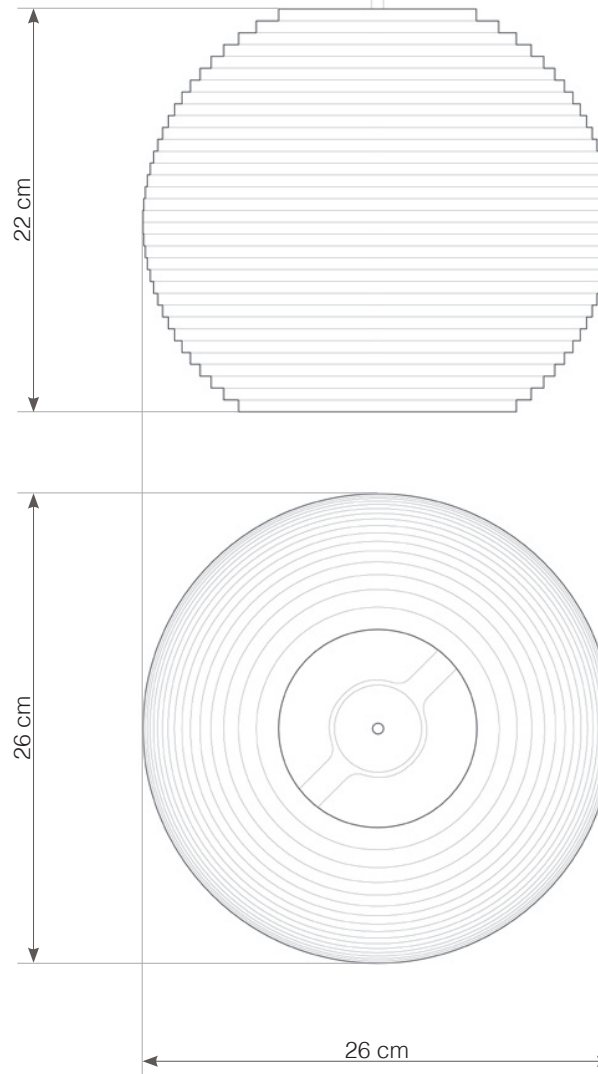

# Moon10

1x 40W maximum incandescent  
E27 socket | 230V 50Hz | Class II

For use with dimmable incandescent bulbs. Also compatible with CFL bulbs or dimmable LED bulbs of equivalent wattage.

Mounting Installation: Suspended