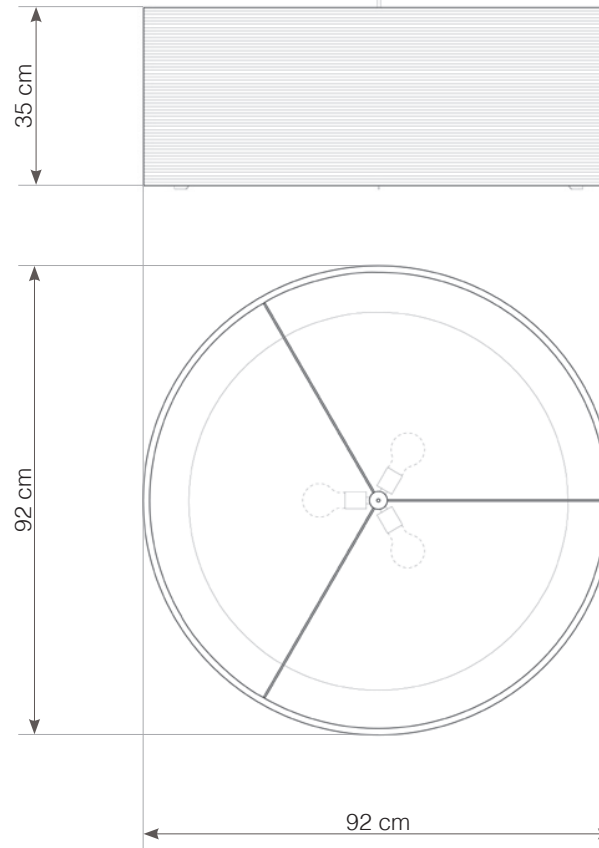

+31 (0)20 820 8990 | amsterdam@graypants.com | graypants.com
keizersgracht 241, 1016 EA amsterdam, the netherlands

Drum36

3x 100W maximum incandescent
E27 socket | 230V 50Hz | Class I

For use with dimmable incandescent bulbs. Also compatible with CFL bulbs or dimmable LED bulbs of equivalent wattage.